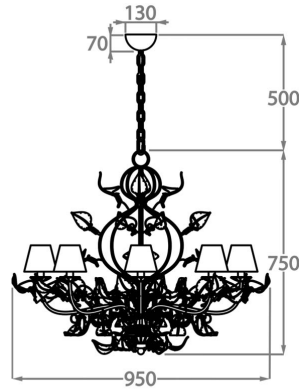

Murano Glass Finish

Clear

Available Sizes

6 Light

CL67-6,

Height: 65 cm (25.59")

Diameter: 80 cm (31.5")

Bulbs: 6 x 40w E14 Golf Ball Bulbs/Lamps only

Net Weight: 12 kg / 26 lb

8 Light

CL67-8,

Height: 75 cm (29.53")

Diameter: 95 cm (37.4")

Bulbs: 8 x 40w E14 Golf Ball Bulbs/Lamps only

Net Weight: 18 kg / 40 lb

12 Light

CL67-12,

Height: 90 cm (35.43")

Diameter: 120 cm (47.24")

Bulbs: 12 x 40w E14 Golf Ball Bulbs/Lamps only

Net Weight: 25 kg / 55 lb

20 Light

CL67-20,

Height: 110 cm (43.31")

Diameter: 160 cm (62.99")

Bulbs: 20 x 40w E14 Golf Ball Bulbs/Lamps only

Net Weight: 40 kg / 88 lb

The dimensions of the central rod/chain and ceiling rose are not included in the height measurements. Standard rod/chain and ceiling rose is 50cm if not otherwise specified by customer.