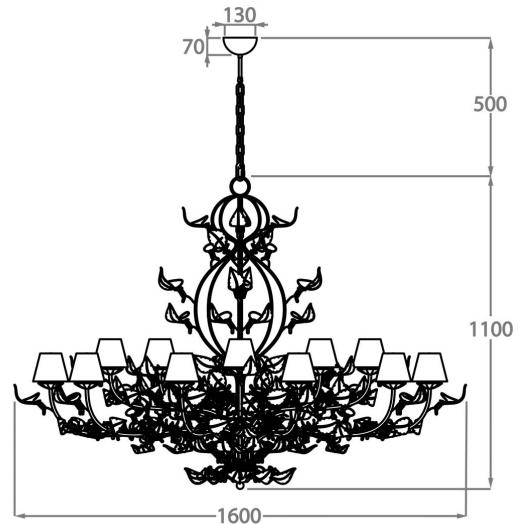

Murano Glass Finish

Clear

Available Sizes

6 Light

CL67-6,

Height: 65 cm (25.59")

Diameter: 80 cm (31.5")

Bulbs: 6 x 40w E14 Golf Ball Bulbs/Lamps only

Net Weight: 12 kg / 26 lb

8 Light

CL67-8,

Height: 75 cm (29.53")

Diameter: 95 cm (37.4")

Bulbs: 8 x 40w E14 Golf Ball Bulbs/Lamps only

Net Weight: 18 kg / 40 lb

12 Light

CL67-12,

Height: 90 cm (35.43")

Diameter: 120 cm (47.24")

Bulbs: 12 x 40w E14 Golf Ball Bulbs/Lamps only

Net Weight: 25 kg / 55 lb

20 Light

CL67-20,

Height: 110 cm (43.31")

Diameter: 160 cm (62.99")

Bulbs: 20 x 40w E14 Golf Ball Bulbs/Lamps only

Net Weight: 40 kg / 88 lb

The dimensions of the central rod/chain and ceiling rose are not included in the height measurements. Standard rod/chain and ceiling rose is 50cm if not otherwise specified by customer.