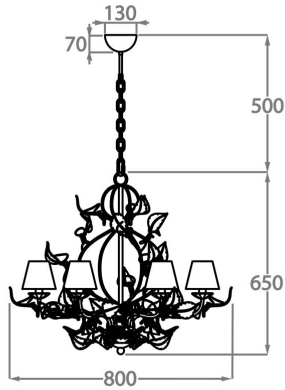

Murano Glass Finish

Clear

Available Sizes

6 Light

CL67-6,

Height: 65 cm (25.59")

Diameter: 80 cm (31.5")

Bulbs: 6 x 40w E14 Golf Ball Bulbs/Lamps only

Net Weight: 12 kg / 26 lb

8 Light

CL67-8,

Height: 75 cm (29.53")

Diameter: 95 cm (37.4")

Bulbs: 8 x 40w E14 Golf Ball Bulbs/Lamps only

Net Weight: 18 kg / 40 lb

12 Light

CL67-12,

Height: 90 cm (35.43")

Diameter: 120 cm (47.24")

Bulbs: 12 x 40w E14 Golf Ball Bulbs/Lamps only

Net Weight: 25 kg / 55 lb

20 Light

CL67-20,

Height: 110 cm (43.31")

Diameter: 160 cm (62.99")

Bulbs: 20 x 40w E14 Golf Ball Bulbs/Lamps only

Net Weight: 40 kg / 88 lb

The dimensions of the central rod/chain and ceiling rose are not included in the height measurements. Standard rod/chain and ceiling rose is 50cm if not otherwise specified by customer.