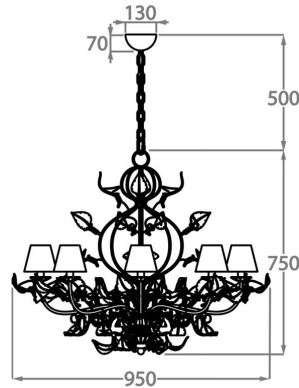

#### Murano Glass Finish

Clear

**Available Sizes**

**6 Light**

CL67-6,

Height: 65 cm (25.59")

Diameter: 80 cm (31.5")

Bulbs: 6 x 40w E14 Golf Ball Bulbs/Lamps only

Net Weight: 12 kg / 26 lb

**8 Light**

CL67-8,

Height: 75 cm (29.53")

Diameter: 95 cm (37.4")

Bulbs: 8 x 40w E14 Golf Ball Bulbs/Lamps only

Net Weight: 18 kg / 40 lb

**12 Light**

CL67-12,

Height: 90 cm (35.43")

Diameter: 120 cm (47.24")

Bulbs: 12 x 40w E14 Golf Ball Bulbs/Lamps only

Net Weight: 25 kg / 55 lb

**20 Light**

CL67-20,

Height: 110 cm (43.31")

Diameter: 160 cm (62.99")

Bulbs: 20 x 40w E14 Golf Ball Bulbs/Lamps only

Net Weight: 40 kg / 88 lb

The dimensions of the central rod/chain and ceiling rose are not included in the height measurements. Standard rod/chain and ceiling rose is 50cm if not otherwise specified by customer.