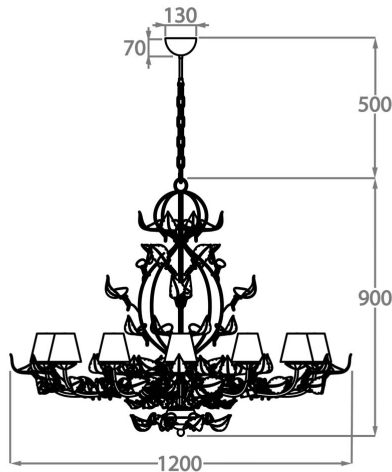

#### Murano Glass Finish

Clear

**Available Sizes**

**6 Light**

CL67-6,

Height: 65 cm (25.59")

Diameter: 80 cm (31.5")

Bulbs: 6 x 40w E14 Golf Ball Bulbs/Lamps only

Net Weight: 12 kg / 26 lb

**8 Light**

CL67-8,

Height: 75 cm (29.53")

Diameter: 95 cm (37.4")

Bulbs: 8 x 40w E14 Golf Ball Bulbs/Lamps only

Net Weight: 18 kg / 40 lb

**12 Light**

CL67-12,

Height: 90 cm (35.43")

Diameter: 120 cm (47.24")

Bulbs: 12 x 40w E14 Golf Ball Bulbs/Lamps only

Net Weight: 25 kg / 55 lb

**20 Light**

CL67-20,

Height: 110 cm (43.31")

Diameter: 160 cm (62.99")

Bulbs: 20 x 40w E14 Golf Ball Bulbs/Lamps only

Net Weight: 40 kg / 88 lb

The dimensions of the central rod/chain and ceiling rose are not included in the height measurements. Standard rod/chain and ceiling rose is 50cm if not otherwise specified by customer.