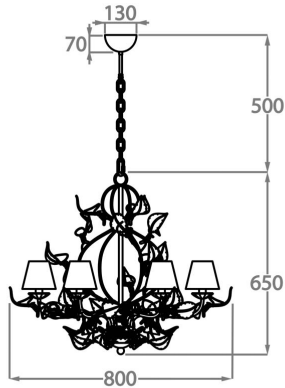

#### Murano Glass Finish

Clear

**Available Sizes**

**6 Light**

CL67-6,

Height: 65 cm (25.59")

Diameter: 80 cm (31.5")

Bulbs: 6 x 40w E14 Golf Ball Bulbs/Lamps only

Net Weight: 12 kg / 26 lb

**8 Light**

CL67-8,

Height: 75 cm (29.53")

Diameter: 95 cm (37.4")

Bulbs: 8 x 40w E14 Golf Ball Bulbs/Lamps only

Net Weight: 18 kg / 40 lb

**12 Light**

CL67-12,

Height: 90 cm (35.43")

Diameter: 120 cm (47.24")

Bulbs: 12 x 40w E14 Golf Ball Bulbs/Lamps only

Net Weight: 25 kg / 55 lb

**20 Light**

CL67-20,

Height: 110 cm (43.31")

Diameter: 160 cm (62.99")

Bulbs: 20 x 40w E14 Golf Ball Bulbs/Lamps only

Net Weight: 40 kg / 88 lb

The dimensions of the central rod/chain and ceiling rose are not included in the height measurements. Standard rod/chain and ceiling rose is 50cm if not otherwise specified by customer.