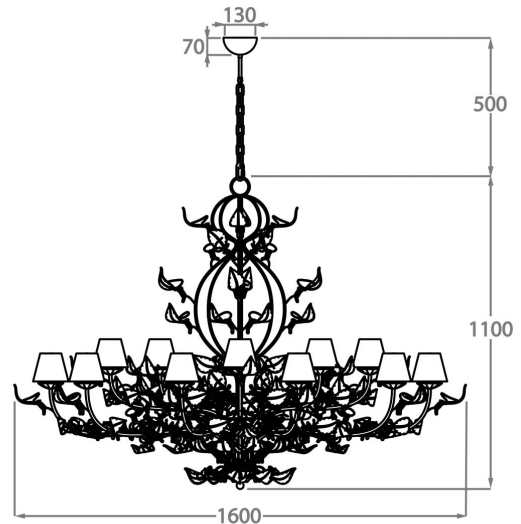

#### Murano Glass Finish

Clear

**Available Sizes**

**6 Light**

CL67-6,

Height: 65 cm (25.59")

Diameter: 80 cm (31.5")

Bulbs: 6 x 40w E14 Golf Ball Bulbs/Lamps only

Net Weight: 12 kg / 26 lb

**8 Light**

CL67-8,

Height: 75 cm (29.53")

Diameter: 95 cm (37.4")

Bulbs: 8 x 40w E14 Golf Ball Bulbs/Lamps only

Net Weight: 18 kg / 40 lb

**12 Light**

CL67-12,

Height: 90 cm (35.43")

Diameter: 120 cm (47.24")

Bulbs: 12 x 40w E14 Golf Ball Bulbs/Lamps only

Net Weight: 25 kg / 55 lb

**20 Light**

CL67-20,

Height: 110 cm (43.31")

Diameter: 160 cm (62.99")

Bulbs: 20 x 40w E14 Golf Ball Bulbs/Lamps only

Net Weight: 40 kg / 88 lb

The dimensions of the central rod/chain and ceiling rose are not included in the height measurements. Standard rod/chain and ceiling rose is 50cm if not otherwise specified by customer.