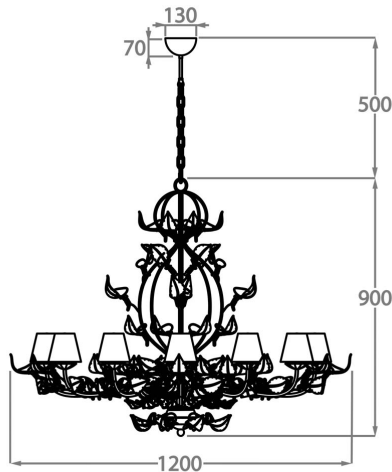

Murano Glass Finish

Clear

Available Sizes

6 Light

CL67-6,

Height: 65 cm (25.59")

Diameter: 80 cm (31.5")

Bulbs: 6 x 40w E14 Golf Ball Bulbs/Lamps only

Net Weight: 12 kg / 26 lb

8 Light

CL67-8,

Height: 75 cm (29.53")

Diameter: 95 cm (37.4")

Bulbs: 8 x 40w E14 Golf Ball Bulbs/Lamps only

Net Weight: 18 kg / 40 lb

12 Light

CL67-12,

Height: 90 cm (35.43")

Diameter: 120 cm (47.24")

Bulbs: 12 x 40w E14 Golf Ball Bulbs/Lamps only

Net Weight: 25 kg / 55 lb

20 Light

CL67-20,

Height: 110 cm (43.31")

Diameter: 160 cm (62.99")

Bulbs: 20 x 40w E14 Golf Ball Bulbs/Lamps only

Net Weight: 40 kg / 88 lb

The dimensions of the central rod/chain and ceiling rose are not included in the height measurements. Standard rod/chain and ceiling rose is 50cm if not otherwise specified by customer.