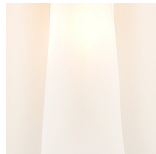

Verona Wall Light

WL67

Collection Name
FLORENTINE COLLECTION

A very elegant and imposing wall light with a metal frame which is beautifully decorated with contemporary hand-made Murano glass leaves in a choice of colours.

WL67-2 in antique silver and satin white Murano glass with 5 inch empire shades with drop gimble at 1

Available Finishes

Glass colours

Venetian Clear

Decorated Amber

Satin White & Clear

Metal Finishes

Antique Gold Leaf

Antique Silver Leaf

Decorated Bronze

Shades

Only available with 5" Empire Shades with drop gimble at 1"

Available Sizes

One Light

WL67-1,

Height: 50 cm (19.69")