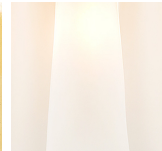

Satin White & Clear