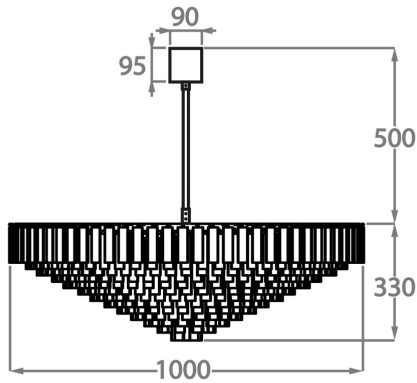

### CL453

Collection Name

**RETRO MURANO COLLECTION**

A beautiful new chandelier with square cut Murano glass drops, which gives it a very modern look. Because of its modest height of only 33cm (13") in all sizes, it is ideal for use in rooms with slightly lower ceiling heights. This elegant new design is fast becoming one of our best sellers.

##### Murano Glass Finish

Clear Murano

Smoke  
Murano

Satin Murano

Available Sizes

**Size One**

CL453-60,  
Height: 33 cm (12.99")  
Diameter: 60 cm (23.62")  
Bulbs: 6 x 40W E27  
Net Weight: 40 kg / 88 lb

**Size Two**

CL453-75,  
Height: 33 cm (12.99")  
Diameter: 75 cm (29.53")  
Bulbs: 8 x 40W E27  
Net Weight: 60 kg / 132 lb

**Size Three**

CL453-100,  
Height: 33 cm (12.99")  
Diameter: 100 cm (39.37")  
Bulbs: 12 x 40W E27  
Net Weight: 100 kg / 220 lb

**Size Four**

CL453-125,  
Height: 33 cm (12.99")  
Diameter: 125 cm (49.21")  
Bulbs: 16 x 40W E27  
Net Weight: 120 kg / 264 lb

The dimensions of the central rod and ceiling rose are not included in the height measurements. Please add a minimum of 15cm (6") to the height to take this into account. The standard rod and ceiling rose height is 50cm (20") if not otherwise specified by customer.