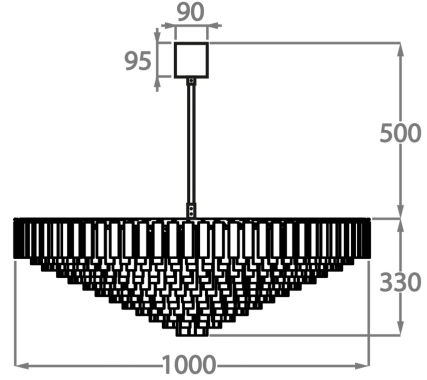

BELLA FIGURA

Villanova chandelier

CL453

Collection Name

RETRO MURANO COLLECTION

A beautiful new chandelier with square cut Murano glass drops, which gives it a very modern look. Because of its modest height of only 33cm (13") in all sizes, it is ideal for use in rooms with slightly lower ceiling heights. This elegant new design is fast becoming one of our best sellers.

Murano Glass Finish

Clear Murano

Smoke
Murano

Satin Murano

Available Sizes

Size Two

CL453-75,

Height: 33 cm (12.99")

Diameter: 75 cm (29.53")

Bulbs: 8 x 40W E27

Net Weight: 60 kg / 132 lb

Size Three

CL453-100,

Height: 33 cm (12.99")

Diameter: 100 cm (39.37")

Bulbs: 12 x 40W E27

Net Weight: 100 kg / 220 lb

Size Four

CL453-125,

Height: 33 cm (12.99")

Diameter: 125 cm (49.21")

Bulbs: 16 x 40W E27

Net Weight: 120 kg / 264 lb

The dimensions of the central rod and ceiling rose are not included in the height measurements. Please add a minimum of 15cm (6") to the height to take this into account. The standard rod and ceiling rose height is 50cm (20") if not otherwise specified by customer.