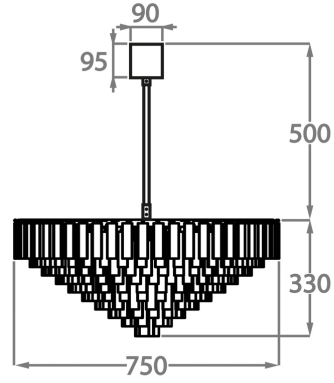

### CL453

Collection Name

**RETRO MURANO COLLECTION**

A beautiful new chandelier with square cut Murano glass drops, which gives it a very modern look. Because of its modest height of only 33cm (13") in all sizes, it is ideal for use in rooms with slightly lower ceiling heights. This elegant new design is fast becoming one of our best sellers.

##### Murano Glass Colours

Clear Murano

Smoke  
Murano

Satin Murano

Available Sizes

**Size One**

CL453-60,  
Height: 33 cm (12.99")  
Diameter: 60 cm (23.62")  
6 x 40W E27  
Max Watt and Lamps: 40W x 6  
Net Weight: 40 kg / 88 lb

**Size Two**

CL453-75,  
Height: 33 cm (12.99")  
Diameter: 75 cm (29.53")  
8 x 40W E27  
Max Watt and Lamps: 40W x 8  
Net Weight: 60 kg / 132 lb

**Size Three**

CL453-100,  
Height: 33 cm (12.99")  
Diameter: 100 cm (39.37")  
12 x 40W E27  
Max Watt and Lamps: 40W x 12  
Net Weight: 100 kg / 220 lb

**Size Four**

CL453-125,  
Height: 33 cm (12.99")  
Diameter: 125 cm (49.21")  
16 x 40W E27  
Max Watt and Lamps: 40W x 16  
Net Weight: 120 kg / 264 lb

The dimensions of the central rod and ceiling rose are not included in the height measurements. Please add a minimum of 15cm (6") to the height to take this into account. The standard rod and ceiling rose height is 50cm (20") if not otherwise specified by customer.