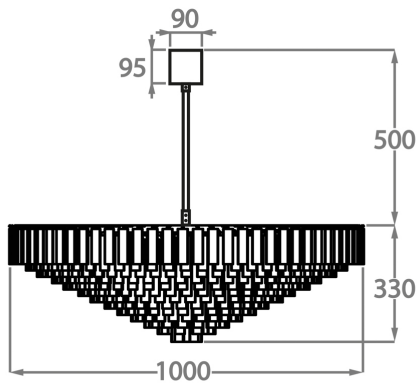

### CL453

Collection Name

**RETRO MURANO COLLECTION**

A beautiful new chandelier with square cut Murano glass drops, which gives it a very modern look. Because of its modest height of only 33cm (13") in all sizes, it is ideal for use in rooms with slightly lower ceiling heights. This elegant new design is fast becoming one of our best sellers.

##### Murano Glass Colours

Clear Murano

Smoke  
Murano

Satin Murano

Available Sizes

**Size One**

CL453-60,  
Height: 33 cm (12.99")  
Diameter: 60 cm (23.62")  
6 x 40W E27  
Max Watt and Lamps: 40W x 6  
Net Weight: 40 kg / 88 lb

**Size Two**

CL453-75,  
Height: 33 cm (12.99")  
Diameter: 75 cm (29.53")  
8 x 40W E27  
Max Watt and Lamps: 40W x 8  
Net Weight: 60 kg / 132 lb

**Size Three**

CL453-100,  
Height: 33 cm (12.99")  
Diameter: 100 cm (39.37")  
12 x 40W E27  
Max Watt and Lamps: 40W x 12  
Net Weight: 100 kg / 220 lb

**Size Four**

CL453-125,  
Height: 33 cm (12.99")  
Diameter: 125 cm (49.21")  
16 x 40W E27  
Max Watt and Lamps: 40W x 16  
Net Weight: 120 kg / 264 lb

The dimensions of the central rod and ceiling rose are not included in the height measurements. Please add a minimum of 15cm (6") to the height to take this into account. The standard rod and ceiling rose height is 50cm (20") if not otherwise specified by customer.