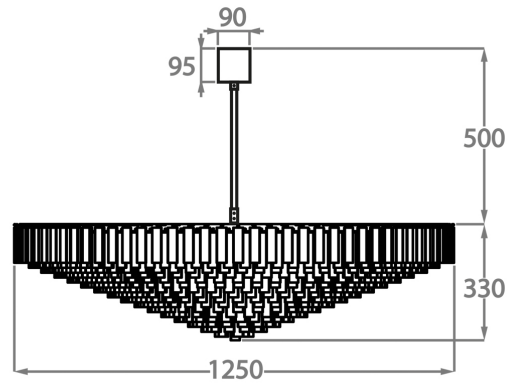

### CL453

Collection Name

**RETRO MURANO COLLECTION**

A beautiful new chandelier with square cut Murano glass drops, which gives it a very modern look. Because of its modest height of only 33cm (13") in all sizes, it is ideal for use in rooms with slightly lower ceiling heights. This elegant new design is fast becoming one of our best sellers.

##### Murano Glass Finish

Clear Murano

Smoke  
Murano

Satin Murano

Available Sizes

**Size One**

CL453-60,  
Height: 33 cm (12.99")  
Diameter: 60 cm (23.62")  
Bulbs: 6 x 40W E27  
Net Weight: 40 kg / 88 lb

**Size Two**

CL453-75,  
Height: 33 cm (12.99")  
Diameter: 75 cm (29.53")  
Bulbs: 8 x 40W E27  
Net Weight: 60 kg / 132 lb

**Size Three**

CL453-100,  
Height: 33 cm (12.99")  
Diameter: 100 cm (39.37")  
Bulbs: 12 x 40W E27  
Net Weight: 100 kg / 220 lb

**Size Four**

CL453-125,  
Height: 33 cm (12.99")  
Diameter: 125 cm (49.21")  
Bulbs: 16 x 40W E27  
Net Weight: 120 kg / 264 lb

The dimensions of the central rod and ceiling rose are not included in the height measurements. Please add a minimum of 15cm (6") to the height to take this into account. The standard rod and ceiling rose height is 50cm (20") if not otherwise specified by customer.