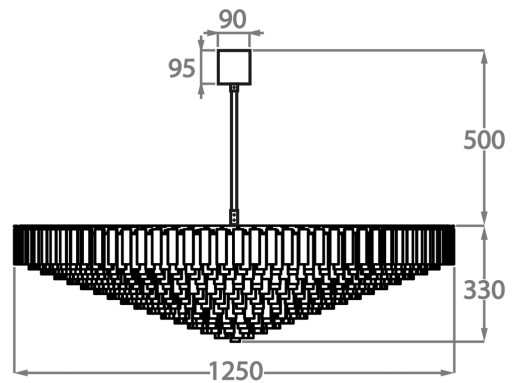

### CL453

Collection Name

**RETRO MURANO COLLECTION**

A beautiful new chandelier with square cut Murano glass drops, which gives it a very modern look. Because of its modest height of only 33cm (13") in all sizes, it is ideal for use in rooms with slightly lower ceiling heights. This elegant new design is fast becoming one of our best sellers.

##### Murano Glass Colours

Clear Murano

Smoke  
Murano

Satin Murano

Available Sizes

**Size One**

CL453-60,  
Height: 33 cm (12.99")  
Diameter: 60 cm (23.62")  
6 x 40W E27  
Max Watt and Lamps: 40W x 6  
Net Weight: 40 kg / 88 lb

**Size Two**

CL453-75,  
Height: 33 cm (12.99")  
Diameter: 75 cm (29.53")  
8 x 40W E27  
Max Watt and Lamps: 40W x 8  
Net Weight: 60 kg / 132 lb

**Size Three**

CL453-100,  
Height: 33 cm (12.99")  
Diameter: 100 cm (39.37")  
12 x 40W E27  
Max Watt and Lamps: 40W x 12  
Net Weight: 100 kg / 220 lb

**Size Four**

CL453-125,  
Height: 33 cm (12.99")  
Diameter: 125 cm (49.21")  
16 x 40W E27  
Max Watt and Lamps: 40W x 16  
Net Weight: 120 kg / 264 lb

The dimensions of the central rod and ceiling rose are not included in the height measurements. Please add a minimum of 15cm (6") to the height to take this into account. The standard rod and ceiling rose height is 50cm (20") if not otherwise specified by customer.