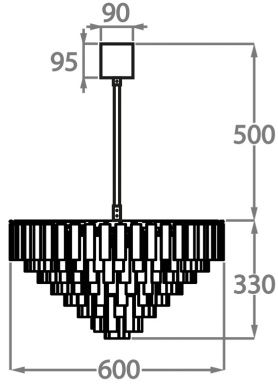

### CL453

Collection Name

**RETRO MURANO COLLECTION**

A beautiful new chandelier with square cut Murano glass drops, which gives it a very modern look. Because of its modest height of only 33cm (13") in all sizes, it is ideal for use in rooms with slightly lower ceiling heights. This elegant new design is fast becoming one of our best sellers.

##### Murano Glass Colours

Clear Murano

Smoke  
Murano

Satin Murano

Available Sizes

**Size One**

CL453-60,  
Height: 33 cm (12.99")  
Diameter: 60 cm (23.62")  
6 x 40W E27  
Max Watt and Lamps: 40W x 6  
Net Weight: 40 kg / 88 lb

**Size Two**

CL453-75,  
Height: 33 cm (12.99")  
Diameter: 75 cm (29.53")  
8 x 40W E27  
Max Watt and Lamps: 40W x 8  
Net Weight: 60 kg / 132 lb

**Size Three**

CL453-100,  
Height: 33 cm (12.99")  
Diameter: 100 cm (39.37")  
12 x 40W E27  
Max Watt and Lamps: 40W x 12  
Net Weight: 100 kg / 220 lb

**Size Four**

CL453-125,  
Height: 33 cm (12.99")  
Diameter: 125 cm (49.21")  
16 x 40W E27  
Max Watt and Lamps: 40W x 16  
Net Weight: 120 kg / 264 lb

The dimensions of the central rod and ceiling rose are not included in the height measurements. Please add a minimum of 15cm (6") to the height to take this into account. The standard rod and ceiling rose height is 50cm (20") if not otherwise specified by customer.