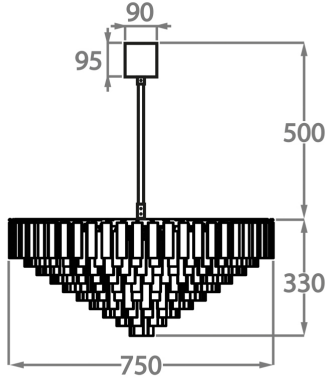

BELLA FIGURA

Villanova chandelier

CL453

Collection Name

RETRO MURANO COLLECTION

A beautiful new chandelier with square cut Murano glass drops, which gives it a very modern look. Because of its modest height of only 33cm (13") in all sizes, it is ideal for use in rooms with slightly lower ceiling heights. This elegant new design is fast becoming one of our best sellers.

Murano Glass Finish

Clear Murano

Smoke
Murano

Satin Murano

Available Sizes

Size Two

CL453-75,

Height: 33 cm (12.99")

Diameter: 75 cm (29.53")

Bulbs: 8 x 40W E27

Net Weight: 60 kg / 132 lb

Size Three

CL453-100,

Height: 33 cm (12.99")

Diameter: 100 cm (39.37")

Bulbs: 12 x 40W E27

Net Weight: 100 kg / 220 lb

Size Four

CL453-125,

Height: 33 cm (12.99")

Diameter: 125 cm (49.21")

Bulbs: 16 x 40W E27

Net Weight: 120 kg / 264 lb

The dimensions of the central rod and ceiling rose are not included in the height measurements. Please add a minimum of 15cm (6") to the height to take this into account. The standard rod and ceiling rose height is 50cm (20") if not otherwise specified by customer.