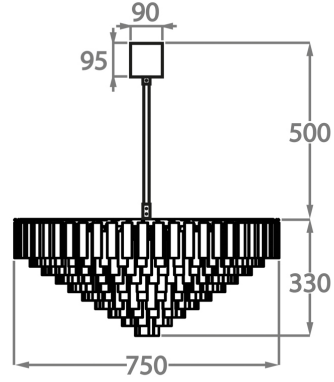

### CL453

Collection Name

**RETRO MURANO COLLECTION**

A beautiful new chandelier with square cut Murano glass drops, which gives it a very modern look. Because of its modest height of only 33cm (13") in all sizes, it is ideal for use in rooms with slightly lower ceiling heights. This elegant new design is fast becoming one of our best sellers.

##### Murano Glass Finish

Clear Murano

Smoke  
Murano

Satin Murano

Available Sizes

**Size One**

CL453-60,  
Height: 33 cm (12.99")  
Diameter: 60 cm (23.62")  
Bulbs: 6 x 40W E27  
Net Weight: 40 kg / 88 lb

**Size Two**

CL453-75,  
Height: 33 cm (12.99")  
Diameter: 75 cm (29.53")  
Bulbs: 8 x 40W E27  
Net Weight: 60 kg / 132 lb

**Size Three**

CL453-100,  
Height: 33 cm (12.99")  
Diameter: 100 cm (39.37")  
Bulbs: 12 x 40W E27  
Net Weight: 100 kg / 220 lb

**Size Four**

CL453-125,  
Height: 33 cm (12.99")  
Diameter: 125 cm (49.21")  
Bulbs: 16 x 40W E27  
Net Weight: 120 kg / 264 lb

The dimensions of the central rod and ceiling rose are not included in the height measurements. Please add a minimum of 15cm (6") to the height to take this into account. The standard rod and ceiling rose height is 50cm (20") if not otherwise specified by customer.