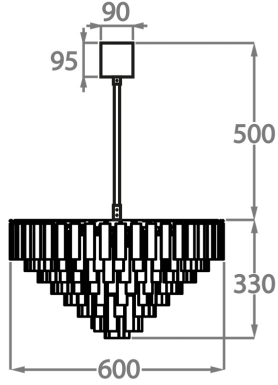

### CL453

Collection Name

**RETRO MURANO COLLECTION**

A beautiful new chandelier with square cut Murano glass drops, which gives it a very modern look. Because of its modest height of only 33cm (13") in all sizes, it is ideal for use in rooms with slightly lower ceiling heights. This elegant new design is fast becoming one of our best sellers.

##### Murano Glass Finish

Clear Murano

Smoke  
Murano

Satin Murano

Available Sizes

**Size One**

CL453-60,  
Height: 33 cm (12.99")  
Diameter: 60 cm (23.62")  
Bulbs: 6 x 40W E27  
Net Weight: 40 kg / 88 lb

**Size Two**

CL453-75,  
Height: 33 cm (12.99")  
Diameter: 75 cm (29.53")  
Bulbs: 8 x 40W E27  
Net Weight: 60 kg / 132 lb

**Size Three**

CL453-100,  
Height: 33 cm (12.99")  
Diameter: 100 cm (39.37")  
Bulbs: 12 x 40W E27  
Net Weight: 100 kg / 220 lb

**Size Four**

CL453-125,  
Height: 33 cm (12.99")  
Diameter: 125 cm (49.21")  
Bulbs: 16 x 40W E27  
Net Weight: 120 kg / 264 lb

The dimensions of the central rod and ceiling rose are not included in the height measurements. Please add a minimum of 15cm (6") to the height to take this into account. The standard rod and ceiling rose height is 50cm (20") if not otherwise specified by customer.