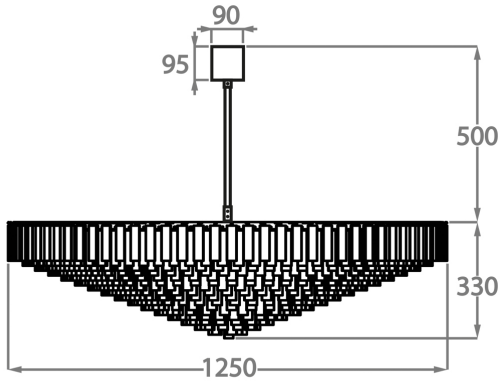

BELLA FIGURA

Villanova chandelier

CL453

Collection Name

RETRO MURANO COLLECTION

A beautiful new chandelier with square cut Murano glass drops, which gives it a very modern look. Because of its modest height of only 33cm (13") in all sizes, it is ideal for use in rooms with slightly lower ceiling heights. This elegant new design is fast becoming one of our best sellers.

Murano Glass Finish

Clear Murano

Smoke
Murano

Satin Murano

Available Sizes

Size Two

CL453-75,

Height: 33 cm (12.99")

Diameter: 75 cm (29.53")

Bulbs: 8 x 40W E27

Net Weight: 60 kg / 132 lb

Size Three

CL453-100,

Height: 33 cm (12.99")

Diameter: 100 cm (39.37")

Bulbs: 12 x 40W E27

Net Weight: 100 kg / 220 lb

Size Four

CL453-125,

Height: 33 cm (12.99")

Diameter: 125 cm (49.21")

Bulbs: 16 x 40W E27

Net Weight: 120 kg / 264 lb

The dimensions of the central rod and ceiling rose are not included in the height measurements. Please add a minimum of 15cm (6") to the height to take this into account. The standard rod and ceiling rose height is 50cm (20") if not otherwise specified by customer.