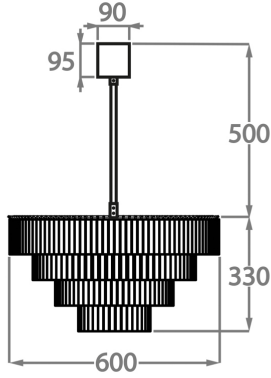

Because of its modest height of only 33cm (13") in all sizes, it is ideal for use in rooms with slightly lower ceiling heights.

Test Certification

IEC (International Electrotechnical Commission) test certificates available - will incur a surcharge

Chrome

Polished Gold

Brushed Dark
Bronze

Murano Glass Finish

Clear Hammered

Available Sizes

Size One

CL456-60,
Height: 33 cm (12.99")
Diameter: 60 cm (23.62")
Bulbs: 6 x 40W E27
Net Weight: 40 kg / 88 lb

Size Two

CL456-75,
Height: 33 cm (12.99")
Diameter: 75 cm (29.53")
Bulbs: 6 x 40W E27
Net Weight: 60 kg / 132 lb

Size Three

CL456-100,
Height: 33 cm (12.99")
Diameter: 100 cm (39.37")
Bulbs: 12 x 40W E27
Net Weight: 100 kg / 220 lb

Size Four

CL456-125,
Height: 33 cm (12.99")
Diameter: 125 cm (49.21")
Bulbs: 16 x 40W E27
Net Weight: 130 kg / 286 lb

The dimensions of the central rod and ceiling rose are not included in the height measurements. Please add a minimum of 15cm (6") to the height to take this into account. The standard rod and ceiling rose height is 50cm (20") if not otherwise specified by customer.