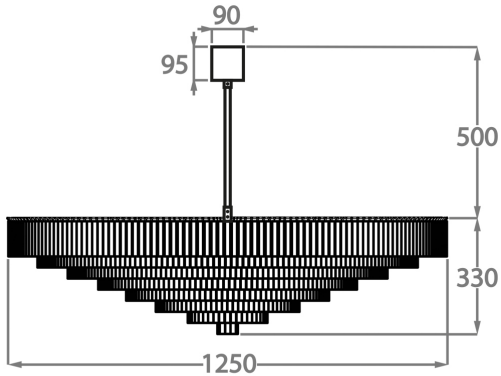

Because of its modest height of only 33cm (13") in all sizes, it is ideal for use in rooms with slightly lower ceiling heights.

Test Certification

IEC (International Electrotechnical Commission) test certificates available - will incur a surcharge

Chrome

Polished Gold

Brushed Dark
Bronze

Murano Glass Finish

Clear Hammered

Available Sizes

Size Two

CL456-75,
Height: 33 cm (12.99")
Diameter: 75 cm (29.53")
Bulbs: 6 x 40W E27
Net Weight: 60 kg / 132 lb

Size Three

CL456-100,
Height: 33 cm (12.99")
Diameter: 100 cm (39.37")
Bulbs: 12 x 40W E27
Net Weight: 100 kg / 220 lb

Size Four

CL456-125,
Height: 33 cm (12.99")
Diameter: 125 cm (49.21")
Bulbs: 16 x 40W E27
Net Weight: 130 kg / 286 lb

The dimensions of the central rod and ceiling rose are not included in the height measurements. Please add a minimum of 15cm (6") to the height to take this into account. The standard rod and ceiling rose height is 50cm (20") if not otherwise specified by customer.