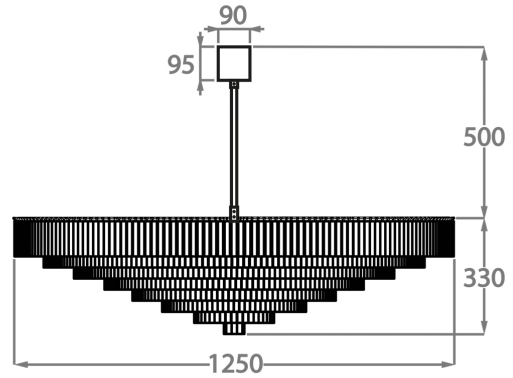

Because of its modest height of only 33cm (13") in all sizes, it is ideal for use in rooms with slightly lower ceiling heights.

Test Certification

IEC (International Electrotechnical Commission) test certificates available - will incur a surcharge

Chrome

Polished Gold

Brushed Dark
Bronze

Murano Glass Finish

Clear Hammered

Available Sizes

Size One

CL456-60,
Height: 33 cm (12.99")
Diameter: 60 cm (23.62")
Bulbs: 6 x 40W E27
Net Weight: 40 kg / 88 lb

Size Two

CL456-75,
Height: 33 cm (12.99")
Diameter: 75 cm (29.53")
Bulbs: 6 x 40W E27
Net Weight: 60 kg / 132 lb

Size Three

CL456-100,
Height: 33 cm (12.99")
Diameter: 100 cm (39.37")
Bulbs: 12 x 40W E27
Net Weight: 100 kg / 220 lb

Size Four

CL456-125,
Height: 33 cm (12.99")
Diameter: 125 cm (49.21")
Bulbs: 16 x 40W E27
Net Weight: 130 kg / 286 lb

The dimensions of the central rod and ceiling rose are not included in the height measurements. Please add a minimum of 15cm (6") to the height to take this into account. The standard rod and ceiling rose height is 50cm (20") if not otherwise specified by customer.