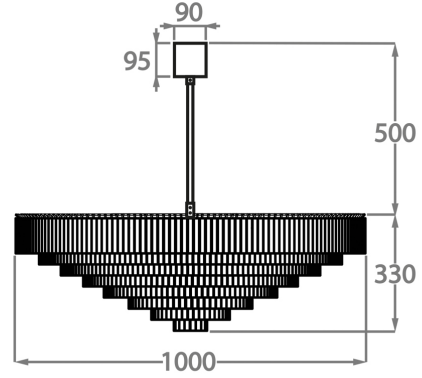

Because of its modest height of only 33cm (13") in all sizes, it is ideal for use in rooms with slightly lower ceiling heights.

Test Certification

IEC (International Electrotechnical Commission) test certificates available - will incur a surcharge

Chrome

Polished Gold

Brushed Dark
Bronze

Murano Glass Finish

Clear Hammered

Available Sizes

Size Two

CL456-75,
Height: 33 cm (12.99")
Diameter: 75 cm (29.53")
Bulbs: 6 x 40W E27
Net Weight: 60 kg / 132 lb

Size Three

CL456-100,
Height: 33 cm (12.99")
Diameter: 100 cm (39.37")
Bulbs: 12 x 40W E27
Net Weight: 100 kg / 220 lb

Size Four

CL456-125,
Height: 33 cm (12.99")
Diameter: 125 cm (49.21")
Bulbs: 16 x 40W E27
Net Weight: 130 kg / 286 lb

The dimensions of the central rod and ceiling rose are not included in the height measurements. Please add a minimum of 15cm (6") to the height to take this into account. The standard rod and ceiling rose height is 50cm (20") if not otherwise specified by customer.