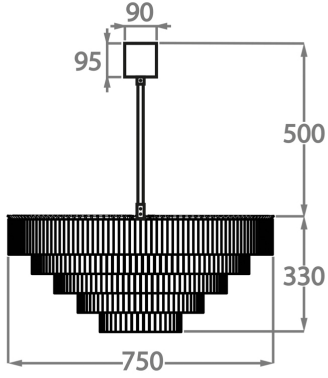

Because of its modest height of only 33cm (13") in all sizes, it is ideal for use in rooms with slightly lower ceiling heights.

Test Certification

IEC (International Electrotechnical Commission) test certificates available - will incur a surcharge

Chrome

Polished Gold

Brushed Dark
Bronze

Murano Glass Finish

Clear Hammered

Available Sizes

Size Two

CL456-75,
Height: 33 cm (12.99")
Diameter: 75 cm (29.53")
Bulbs: 6 x 40W E27
Net Weight: 60 kg / 132 lb

Size Three

CL456-100,
Height: 33 cm (12.99")
Diameter: 100 cm (39.37")
Bulbs: 12 x 40W E27
Net Weight: 100 kg / 220 lb

Size Four

CL456-125,
Height: 33 cm (12.99")
Diameter: 125 cm (49.21")
Bulbs: 16 x 40W E27
Net Weight: 130 kg / 286 lb

The dimensions of the central rod and ceiling rose are not included in the height measurements. Please add a minimum of 15cm (6") to the height to take this into account. The standard rod and ceiling rose height is 50cm (20") if not otherwise specified by customer.