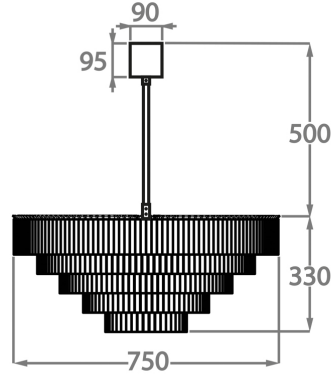

Because of its modest height of only 33cm (13") in all sizes, it is ideal for use in rooms with slightly lower ceiling heights.

Test Certification

IEC (International Electrotechnical Commission) test certificates available - will incur a surcharge

Chrome

Polished Gold

Brushed Dark
Bronze

Murano Glass Finish

Clear Hammered

Available Sizes

Size One

CL456-60,
Height: 33 cm (12.99")
Diameter: 60 cm (23.62")
Bulbs: 6 x 40W E27
Net Weight: 40 kg / 88 lb

Size Two

CL456-75,
Height: 33 cm (12.99")
Diameter: 75 cm (29.53")
Bulbs: 6 x 40W E27
Net Weight: 60 kg / 132 lb

Size Three

CL456-100,
Height: 33 cm (12.99")
Diameter: 100 cm (39.37")
Bulbs: 12 x 40W E27
Net Weight: 100 kg / 220 lb

Size Four

CL456-125,
Height: 33 cm (12.99")
Diameter: 125 cm (49.21")
Bulbs: 16 x 40W E27
Net Weight: 130 kg / 286 lb

The dimensions of the central rod and ceiling rose are not included in the height measurements. Please add a minimum of 15cm (6") to the height to take this into account. The standard rod and ceiling rose height is 50cm (20") if not otherwise specified by customer.