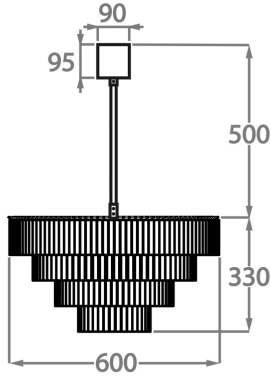

Because of its modest height of only 33cm (13") in all sizes, it is ideal for use in rooms with slightly lower ceiling heights.

Test Certification

IEC (International Electrotechnical Commission) test certificates available - will incur a surcharge

Chrome

Polished Gold

Brushed Dark
Bronze

Murano Glass Colours

Clear Hammered

Available Sizes

Size One

CL456-60,
Height: 33 cm (12.99")
Diameter: 60 cm (23.62")
6 x 40W E27
Max Watt and Lamps: 40W x 6
Net Weight: 40 kg / 88 lb

Size Two

CL456-75,
Height: 33 cm (12.99")
Diameter: 75 cm (29.53")
6 x 40W E27
Max Watt and Lamps: 40W x 6
Net Weight: 60 kg / 132 lb

Size Three

CL456-100,
Height: 33 cm (12.99")
Diameter: 100 cm (39.37")
12 x 40W E27
Max Watt and Lamps: 40W x 12
Net Weight: 100 kg / 220 lb

Size Four

CL456-125,
Height: 33 cm (12.99")
Diameter: 125 cm (49.21")
16 x 40W E27
Max Watt and Lamps: 40W x 16
Net Weight: 130 kg / 286 lb

The dimensions of the central rod and ceiling rose are not included in the height measurements. Please add a minimum of 15cm (6") to the height to take this into account. The standard rod and ceiling rose height is 50cm (20") if not otherwise specified by customer.