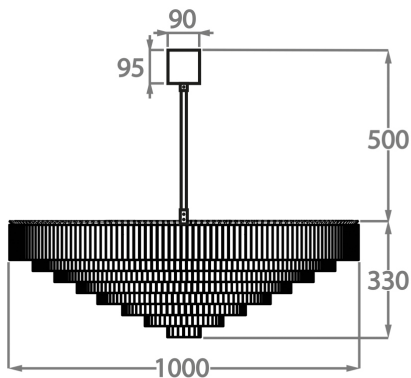

Because of its modest height of only 33cm (13") in all sizes, it is ideal for use in rooms with slightly lower ceiling heights.

Test Certification

IEC (International Electrotechnical Commission) test certificates available - will incur a surcharge

Chrome

Polished Gold

Brushed Dark
Bronze

Murano Glass Colours

Clear Hammered

Available Sizes

Size One

CL456-60,
Height: 33 cm (12.99")
Diameter: 60 cm (23.62")
6 x 40W E27
Max Watt and Lamps: 40W x 6
Net Weight: 40 kg / 88 lb

Size Two

CL456-75,
Height: 33 cm (12.99")
Diameter: 75 cm (29.53")
6 x 40W E27
Max Watt and Lamps: 40W x 6
Net Weight: 60 kg / 132 lb

Size Three

CL456-100,
Height: 33 cm (12.99")
Diameter: 100 cm (39.37")
12 x 40W E27
Max Watt and Lamps: 40W x 12
Net Weight: 100 kg / 220 lb

Size Four

CL456-125,
Height: 33 cm (12.99")
Diameter: 125 cm (49.21")
16 x 40W E27
Max Watt and Lamps: 40W x 16
Net Weight: 130 kg / 286 lb

The dimensions of the central rod and ceiling rose are not included in the height measurements. Please add a minimum of 15cm (6") to the height to take this into account. The standard rod and ceiling rose height is 50cm (20") if not otherwise specified by customer.