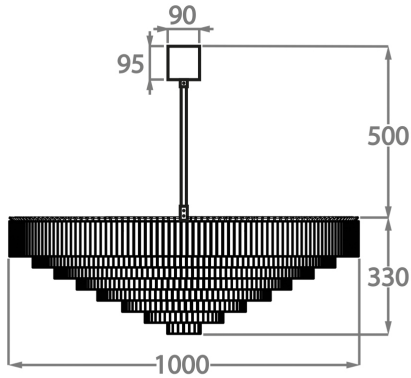

Because of its modest height of only 33cm (13") in all sizes, it is ideal for use in rooms with slightly lower ceiling heights.

Test Certification

IEC (International Electrotechnical Commission) test certificates available - will incur a surcharge

Chrome

Polished Gold

Brushed Dark
Bronze

Murano Glass Finish

Clear Hammered

Available Sizes

Size One

CL456-60,
Height: 33 cm (12.99")
Diameter: 60 cm (23.62")
Bulbs: 6 x 40W E27
Net Weight: 40 kg / 88 lb

Size Two

CL456-75,
Height: 33 cm (12.99")
Diameter: 75 cm (29.53")
Bulbs: 6 x 40W E27
Net Weight: 60 kg / 132 lb

Size Three

CL456-100,
Height: 33 cm (12.99")
Diameter: 100 cm (39.37")
Bulbs: 12 x 40W E27
Net Weight: 100 kg / 220 lb

Size Four

CL456-125,
Height: 33 cm (12.99")
Diameter: 125 cm (49.21")
Bulbs: 16 x 40W E27
Net Weight: 130 kg / 286 lb

The dimensions of the central rod and ceiling rose are not included in the height measurements. Please add a minimum of 15cm (6") to the height to take this into account. The standard rod and ceiling rose height is 50cm (20") if not otherwise specified by customer.