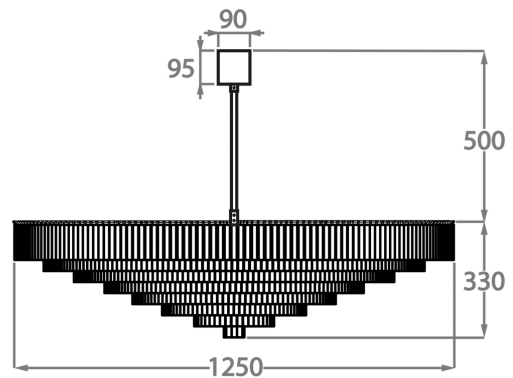

Because of its modest height of only 33cm (13") in all sizes, it is ideal for use in rooms with slightly lower ceiling heights.

Test Certification

IEC (International Electrotechnical Commission) test certificates available - will incur a surcharge

Chrome

Polished Gold

Brushed Dark
Bronze

Murano Glass Colours

Clear Hammered

Available Sizes

Size One

CL456-60,
Height: 33 cm (12.99")
Diameter: 60 cm (23.62")
6 x 40W E27
Max Watt and Lamps: 40W x 6
Net Weight: 40 kg / 88 lb

Size Two

CL456-75,
Height: 33 cm (12.99")
Diameter: 75 cm (29.53")
6 x 40W E27
Max Watt and Lamps: 40W x 6
Net Weight: 60 kg / 132 lb

Size Three

CL456-100,
Height: 33 cm (12.99")
Diameter: 100 cm (39.37")
12 x 40W E27
Max Watt and Lamps: 40W x 12
Net Weight: 100 kg / 220 lb

Size Four

CL456-125,
Height: 33 cm (12.99")
Diameter: 125 cm (49.21")
16 x 40W E27
Max Watt and Lamps: 40W x 16
Net Weight: 130 kg / 286 lb

The dimensions of the central rod and ceiling rose are not included in the height measurements. Please add a minimum of 15cm (6") to the height to take this into account. The standard rod and ceiling rose height is 50cm (20") if not otherwise specified by customer.