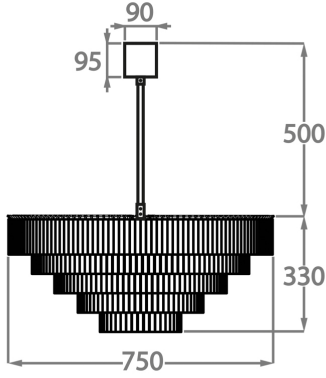

Because of its modest height of only 33cm (13") in all sizes, it is ideal for use in rooms with slightly lower ceiling heights.

Test Certification

IEC (International Electrotechnical Commission) test certificates available - will incur a surcharge

Chrome

Polished Gold

Brushed Dark
Bronze

Murano Glass Finish

Clear Hammered

Available Sizes

Size Two

CL456-75,
Height: 33 cm (12.99")
Diameter: 75 cm (29.53")
Bulbs: 6 x 40W E27
Net Weight: 60 kg / 132 lb

Size Three

CL456-100,
Height: 33 cm (12.99")
Diameter: 100 cm (39.37")
Bulbs: 12 x 40W E27
Net Weight: 100 kg / 220 lb

Size Four

CL456-125,
Height: 33 cm (12.99")
Diameter: 125 cm (49.21")
Bulbs: 16 x 40W E27
Net Weight: 130 kg / 286 lb

The dimensions of the central rod and ceiling rose are not included in the height measurements. Please add a minimum of 15cm (6") to the height to take this into account. The standard rod and ceiling rose height is 50cm (20") if not otherwise specified by customer.