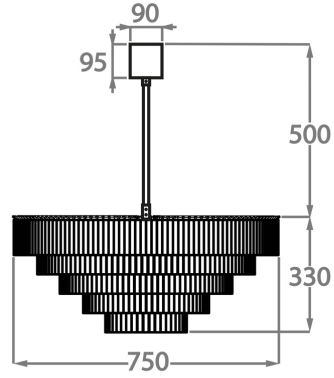

Because of its modest height of only 33cm (13") in all sizes, it is ideal for use in rooms with slightly lower ceiling heights.

Test Certification

IEC (International Electrotechnical Commission) test certificates available - will incur a surcharge

Chrome

Polished Gold

Brushed Dark
Bronze

Murano Glass Colours

Clear Hammered

Available Sizes

Size One

CL456-60,
Height: 33 cm (12.99")
Diameter: 60 cm (23.62")
6 x 40W E27
Max Watt and Lamps: 40W x 6
Net Weight: 40 kg / 88 lb

Size Two

CL456-75,
Height: 33 cm (12.99")
Diameter: 75 cm (29.53")
6 x 40W E27
Max Watt and Lamps: 40W x 6
Net Weight: 60 kg / 132 lb

Size Three

CL456-100,
Height: 33 cm (12.99")
Diameter: 100 cm (39.37")
12 x 40W E27
Max Watt and Lamps: 40W x 12
Net Weight: 100 kg / 220 lb

Size Four

CL456-125,
Height: 33 cm (12.99")
Diameter: 125 cm (49.21")
16 x 40W E27
Max Watt and Lamps: 40W x 16
Net Weight: 130 kg / 286 lb

The dimensions of the central rod and ceiling rose are not included in the height measurements. Please add a minimum of 15cm (6") to the height to take this into account. The standard rod and ceiling rose height is 50cm (20") if not otherwise specified by customer.