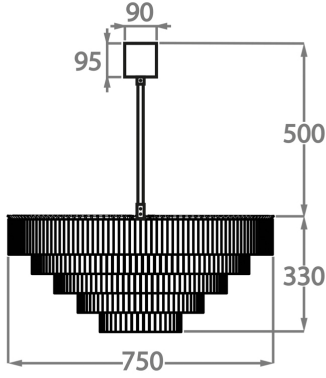

Because of its modest height of only 33cm (13") in all sizes, it is ideal for use in rooms with slightly lower ceiling heights.

Test Certification

IEC (International Electrotechnical Commission) test certificates available - will incur a surcharge

Chrome

Polished Gold

Brushed Dark
Bronze

Murano Glass Finish

Clear Hammered
Bronze

Available Sizes

Size Two

CL456-75,
Height: 33 cm (12.99")
Diameter: 75 cm (29.53")
Bulbs: 6 x 40W E27
Net Weight: 60 kg / 132 lb

Size Three

CL456-100,
Height: 33 cm (12.99")
Diameter: 100 cm (39.37")
Bulbs: 12 x 40W E27
Net Weight: 100 kg / 220 lb

Size Four

CL456-125,
Height: 33 cm (12.99")
Diameter: 125 cm (49.21")
Bulbs: 16 x 40W E27
Net Weight: 130 kg / 286 lb

The dimensions of the central rod and ceiling rose are not included in the height measurements. Please add a minimum of 15cm (6") to the height to take this into account. The standard rod and ceiling rose height is 50cm (20") if not otherwise specified by customer.