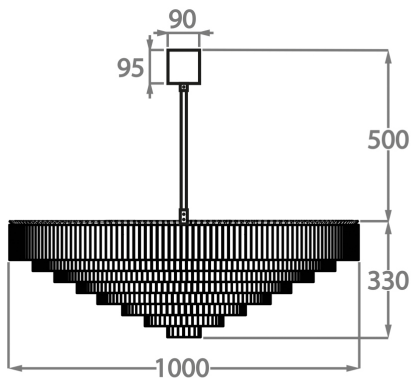

Because of its modest height of only 33cm (13") in all sizes, it is ideal for use in rooms with slightly lower ceiling heights.

Test Certification

IEC (International Electrotechnical Commission) test certificates available - will incur a surcharge

Chrome

Polished Gold

Brushed Dark
Bronze

Murano Glass Finish

Clear Hammered

Available Sizes

Size One

CL456-60,
Height: 33 cm (12.99")
Diameter: 60 cm (23.62")
6 x 40W E27
Max Watt and Lamps: 40W x 6
Net Weight: 40 kg / 88 lb

Size Two

CL456-75,
Height: 33 cm (12.99")
Diameter: 75 cm (29.53")
6 x 40W E27
Max Watt and Lamps: 40W x 6
Net Weight: 60 kg / 132 lb

Size Three

CL456-100,
Height: 33 cm (12.99")
Diameter: 100 cm (39.37")
12 x 40W E27
Max Watt and Lamps: 40W x 12
Net Weight: 100 kg / 220 lb

Size Four

CL456-125,
Height: 33 cm (12.99")
Diameter: 125 cm (49.21")
16 x 40W E27
Max Watt and Lamps: 40W x 16
Net Weight: 130 kg / 286 lb

The dimensions of the central rod and ceiling rose are not included in the height measurements. Please add a minimum of 15cm (6") to the height to take this into account. The standard rod and ceiling rose height is 50cm (20") if not otherwise specified by customer.