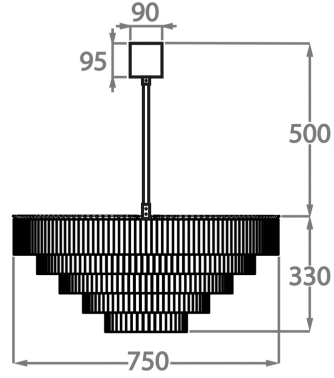

Because of its modest height of only 33cm (13") in all sizes, it is ideal for use in rooms with slightly lower ceiling heights.

Test Certification

IEC (International Electrotechnical Commission) test certificates available - will incur a surcharge

Chrome

Polished Gold

Brushed Dark
Bronze

Murano Glass Finish

Clear Hammered
Bronze

Available Sizes

Size One

CL456-60,
Height: 33 cm (12.99")
Diameter: 60 cm (23.62")
Bulbs: 6 x 40W E27
Net Weight: 40 kg / 88 lb

Size Two

CL456-75,
Height: 33 cm (12.99")
Diameter: 75 cm (29.53")
Bulbs: 6 x 40W E27
Net Weight: 60 kg / 132 lb

Size Three

CL456-100,
Height: 33 cm (12.99")
Diameter: 100 cm (39.37")
Bulbs: 12 x 40W E27
Net Weight: 100 kg / 220 lb

Size Four

CL456-125,
Height: 33 cm (12.99")
Diameter: 125 cm (49.21")
Bulbs: 16 x 40W E27
Net Weight: 130 kg / 286 lb

The dimensions of the central rod and ceiling rose are not included in the height measurements. Please add a minimum of 15cm (6") to the height to take this into account. The standard rod and ceiling rose height is 50cm (20") if not otherwise specified by customer.