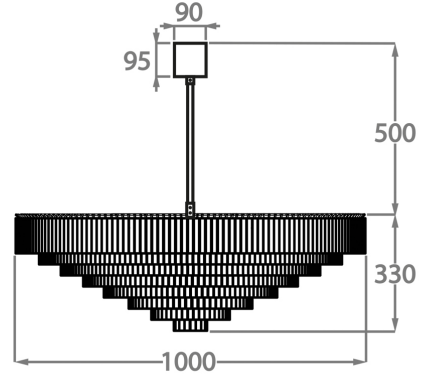

Because of its modest height of only 33cm (13") in all sizes, it is ideal for use in rooms with slightly lower ceiling heights.

Test Certification

IEC (International Electrotechnical Commission) test certificates available - will incur a surcharge

Chrome

Polished Gold

Brushed Dark
Bronze

Murano Glass Finish

Clear Hammered
Bronze

Available Sizes

Size Two

CL456-75,
Height: 33 cm (12.99")
Diameter: 75 cm (29.53")
Bulbs: 6 x 40W E27
Net Weight: 60 kg / 132 lb

Size Three

CL456-100,
Height: 33 cm (12.99")
Diameter: 100 cm (39.37")
Bulbs: 12 x 40W E27
Net Weight: 100 kg / 220 lb

Size Four

CL456-125,
Height: 33 cm (12.99")
Diameter: 125 cm (49.21")
Bulbs: 16 x 40W E27
Net Weight: 130 kg / 286 lb

The dimensions of the central rod and ceiling rose are not included in the height measurements. Please add a minimum of 15cm (6") to the height to take this into account. The standard rod and ceiling rose height is 50cm (20") if not otherwise specified by customer.