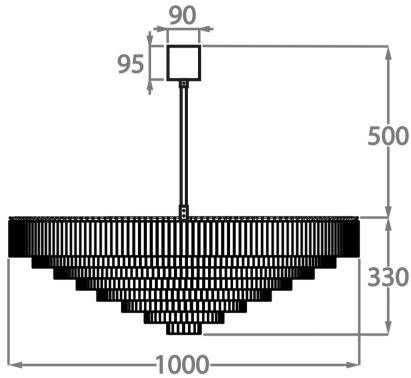

Because of its modest height of only 33cm (13") in all sizes, it is ideal for use in rooms with slightly lower ceiling heights.

Test Certification

IEC (International Electrotechnical Commission) test certificates available - will incur a surcharge

Chrome

Polished Gold

Brushed Dark
Bronze

Murano Glass Finish

Clear Hammered
Bronze

Available Sizes

Size One

CL456-60,
Height: 33 cm (12.99")
Diameter: 60 cm (23.62")
Bulbs: 6 x 40W E27
Net Weight: 40 kg / 88 lb

Size Two

CL456-75,
Height: 33 cm (12.99")
Diameter: 75 cm (29.53")
Bulbs: 6 x 40W E27
Net Weight: 60 kg / 132 lb

Size Three

CL456-100,
Height: 33 cm (12.99")
Diameter: 100 cm (39.37")
Bulbs: 12 x 40W E27
Net Weight: 100 kg / 220 lb

Size Four

CL456-125,
Height: 33 cm (12.99")
Diameter: 125 cm (49.21")
Bulbs: 16 x 40W E27
Net Weight: 130 kg / 286 lb

The dimensions of the central rod and ceiling rose are not included in the height measurements. Please add a minimum of 15cm (6") to the height to take this into account. The standard rod and ceiling rose height is 50cm (20") if not otherwise specified by customer.