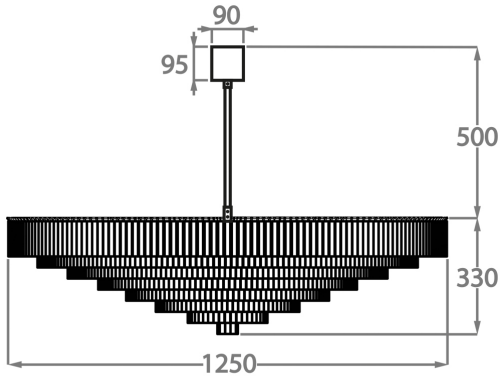

Because of its modest height of only 33cm (13") in all sizes, it is ideal for use in rooms with slightly lower ceiling heights.

Test Certification

IEC (International Electrotechnical Commission) test certificates available - will incur a surcharge

Chrome

Polished Gold

Brushed Dark
Bronze

Murano Glass Finish

Clear Hammered
Bronze

Available Sizes

Size Two

CL456-75,
Height: 33 cm (12.99")
Diameter: 75 cm (29.53")
Bulbs: 6 x 40W E27
Net Weight: 60 kg / 132 lb

Size Three

CL456-100,
Height: 33 cm (12.99")
Diameter: 100 cm (39.37")
Bulbs: 12 x 40W E27
Net Weight: 100 kg / 220 lb

Size Four

CL456-125,
Height: 33 cm (12.99")
Diameter: 125 cm (49.21")
Bulbs: 16 x 40W E27
Net Weight: 130 kg / 286 lb

The dimensions of the central rod and ceiling rose are not included in the height measurements. Please add a minimum of 15cm (6") to the height to take this into account. The standard rod and ceiling rose height is 50cm (20") if not otherwise specified by customer.