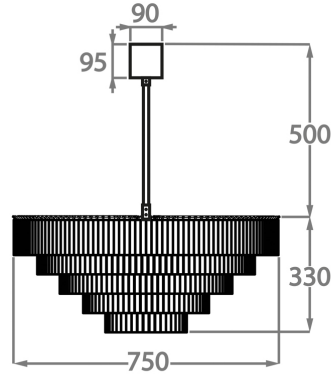

Because of its modest height of only 33cm (13") in all sizes, it is ideal for use in rooms with slightly lower ceiling heights.

Test Certification

IEC (International Electrotechnical Commission) test certificates available - will incur a surcharge

Chrome

Polished Gold

Brushed Dark
Bronze

Murano Glass Finish

Clear Hammered

Available Sizes

Size One

CL456-60,
Height: 33 cm (12.99")
Diameter: 60 cm (23.62")
6 x 40W E27
Max Watt and Lamps: 40W x 6
Net Weight: 40 kg / 88 lb

Size Two

CL456-75,
Height: 33 cm (12.99")
Diameter: 75 cm (29.53")
6 x 40W E27
Max Watt and Lamps: 40W x 6
Net Weight: 60 kg / 132 lb

Size Three

CL456-100,
Height: 33 cm (12.99")
Diameter: 100 cm (39.37")
12 x 40W E27
Max Watt and Lamps: 40W x 12
Net Weight: 100 kg / 220 lb

Size Four

CL456-125,
Height: 33 cm (12.99")
Diameter: 125 cm (49.21")
16 x 40W E27
Max Watt and Lamps: 40W x 16
Net Weight: 130 kg / 286 lb

The dimensions of the central rod and ceiling rose are not included in the height measurements. Please add a minimum of 15cm (6") to the height to take this into account. The standard rod and ceiling rose height is 50cm (20") if not otherwise specified by customer.