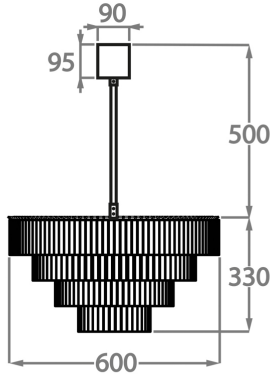

Because of its modest height of only 33cm (13") in all sizes, it is ideal for use in rooms with slightly lower ceiling heights.

Test Certification

IEC (International Electrotechnical Commission) test certificates available - will incur a surcharge

Chrome

Polished Gold

Brushed Dark
Bronze

Murano Glass Finish

Clear Hammered

Available Sizes

Size One

CL456-60,
Height: 33 cm (12.99")
Diameter: 60 cm (23.62")
6 x 40W E27
Max Watt and Lamps: 40W x 6
Net Weight: 40 kg / 88 lb

Size Two

CL456-75,
Height: 33 cm (12.99")
Diameter: 75 cm (29.53")
6 x 40W E27
Max Watt and Lamps: 40W x 6
Net Weight: 60 kg / 132 lb

Size Three

CL456-100,
Height: 33 cm (12.99")
Diameter: 100 cm (39.37")
12 x 40W E27
Max Watt and Lamps: 40W x 12
Net Weight: 100 kg / 220 lb

Size Four

CL456-125,
Height: 33 cm (12.99")
Diameter: 125 cm (49.21")
16 x 40W E27
Max Watt and Lamps: 40W x 16
Net Weight: 130 kg / 286 lb

The dimensions of the central rod and ceiling rose are not included in the height measurements. Please add a minimum of 15cm (6") to the height to take this into account. The standard rod and ceiling rose height is 50cm (20") if not otherwise specified by customer.