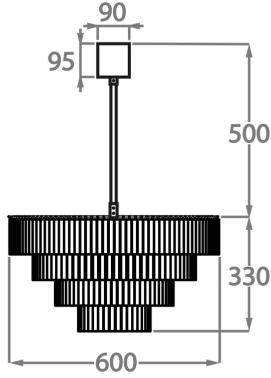

Because of its modest height of only 33cm (13") in all sizes, it is ideal for use in rooms with slightly lower ceiling heights.

Test Certification

IEC (International Electrotechnical Commission) test certificates available - will incur a surcharge

Chrome

Polished Gold

Brushed Dark
Bronze

Murano Glass Finish

Clear Hammered
Bronze

Available Sizes

Size One

CL456-60,
Height: 33 cm (12.99")
Diameter: 60 cm (23.62")
Bulbs: 6 x 40W E27
Net Weight: 40 kg / 88 lb

Size Two

CL456-75,
Height: 33 cm (12.99")
Diameter: 75 cm (29.53")
Bulbs: 6 x 40W E27
Net Weight: 60 kg / 132 lb

Size Three

CL456-100,
Height: 33 cm (12.99")
Diameter: 100 cm (39.37")
Bulbs: 12 x 40W E27
Net Weight: 100 kg / 220 lb

Size Four

CL456-125,
Height: 33 cm (12.99")
Diameter: 125 cm (49.21")
Bulbs: 16 x 40W E27
Net Weight: 130 kg / 286 lb

The dimensions of the central rod and ceiling rose are not included in the height measurements. Please add a minimum of 15cm (6") to the height to take this into account. The standard rod and ceiling rose height is 50cm (20") if not otherwise specified by customer.