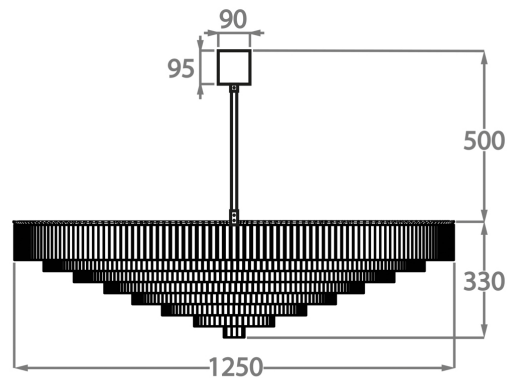

Because of its modest height of only 33cm (13") in all sizes, it is ideal for use in rooms with slightly lower ceiling heights.

Test Certification

IEC (International Electrotechnical Commission) test certificates available - will incur a surcharge

Chrome

Polished Gold

Brushed Dark
Bronze

Murano Glass Finish

Clear Hammered

Available Sizes

Size One

CL456-60,
Height: 33 cm (12.99")
Diameter: 60 cm (23.62")
6 x 40W E27
Max Watt and Lamps: 40W x 6
Net Weight: 40 kg / 88 lb

Size Two

CL456-75,
Height: 33 cm (12.99")
Diameter: 75 cm (29.53")
6 x 40W E27
Max Watt and Lamps: 40W x 6
Net Weight: 60 kg / 132 lb

Size Three

CL456-100,
Height: 33 cm (12.99")
Diameter: 100 cm (39.37")
12 x 40W E27
Max Watt and Lamps: 40W x 12
Net Weight: 100 kg / 220 lb

Size Four

CL456-125,
Height: 33 cm (12.99")
Diameter: 125 cm (49.21")
16 x 40W E27
Max Watt and Lamps: 40W x 16
Net Weight: 130 kg / 286 lb

The dimensions of the central rod and ceiling rose are not included in the height measurements. Please add a minimum of 15cm (6") to the height to take this into account. The standard rod and ceiling rose height is 50cm (20") if not otherwise specified by customer.