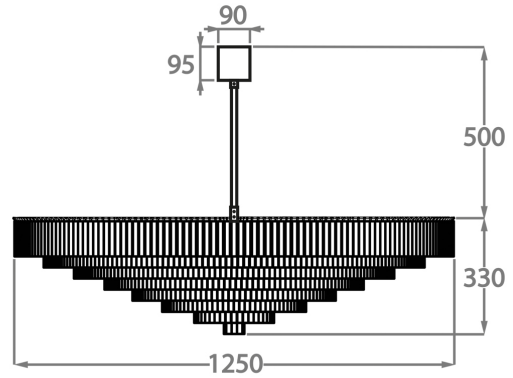

Because of its modest height of only 33cm (13") in all sizes, it is ideal for use in rooms with slightly lower ceiling heights.

Test Certification

IEC (International Electrotechnical Commission) test certificates available - will incur a surcharge

Chrome

Polished Gold

Brushed Dark
Bronze

Murano Glass Finish

Clear Hammered
Bronze

Available Sizes

Size One

CL456-60,
Height: 33 cm (12.99")
Diameter: 60 cm (23.62")
Bulbs: 6 x 40W E27
Net Weight: 40 kg / 88 lb

Size Two

CL456-75,
Height: 33 cm (12.99")
Diameter: 75 cm (29.53")
Bulbs: 6 x 40W E27
Net Weight: 60 kg / 132 lb

Size Three

CL456-100,
Height: 33 cm (12.99")
Diameter: 100 cm (39.37")
Bulbs: 12 x 40W E27
Net Weight: 100 kg / 220 lb

Size Four

CL456-125,
Height: 33 cm (12.99")
Diameter: 125 cm (49.21")
Bulbs: 16 x 40W E27
Net Weight: 130 kg / 286 lb

The dimensions of the central rod and ceiling rose are not included in the height measurements. Please add a minimum of 15cm (6") to the height to take this into account. The standard rod and ceiling rose height is 50cm (20") if not otherwise specified by customer.