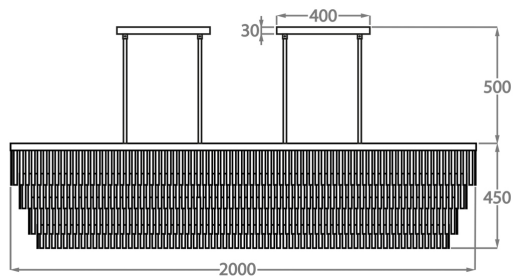

Available Sizes

Size One

CL456-RECT-200,
Height: 45 cm (17.72")
Width: 30 cm (11.81")
Diameter: 200 cm (78.74")
32 x 40w G9 LED
Max Watt and Lamps: 40w x 32
Net Weight: 140 kg / lb

The dimensions of the central rod and ceiling rose are not included in the height measurements. Please add a minimum of 15cm (6") to the height to take this into account.

The standard rod and ceiling rose height is 50cm (20") if not otherwise specified by customer. Total height with ceiling rose is 95cm.