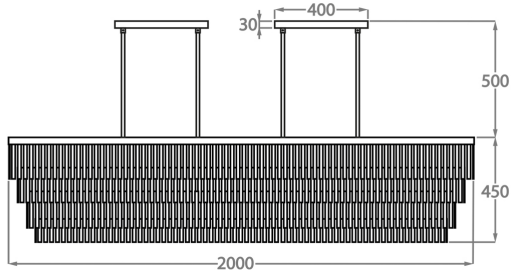

## Available Sizes

---

### Size One

CL456-RECT-200,  
Height: 45 cm (17.72")  
Width: 30 cm (11.81")  
Diameter: 200 cm (78.74")  
Bulbs: 32 x 40w G9 LED  
Net Weight: 140 kg / lb

The dimensions of the central rod and ceiling rose are not included in the height measurements. Please add a minimum of 15cm (6") to the height to take this into account.