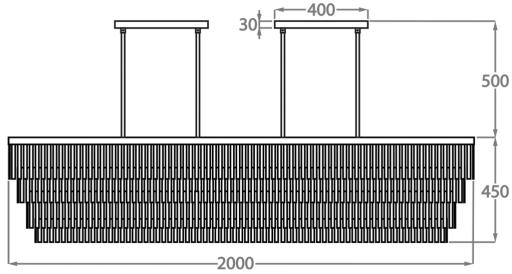

Available Sizes

Size One

CL456-RECT-200,
Height: 45 cm (17.72")
Width: 30 cm (11.81")
Diameter: 200 cm (78.74")
Bulbs: 32 x 40w G9 LED
Net Weight: 140 kg / lb

The dimensions of the central rod and ceiling rose are not included in the height measurements. Please add a minimum of 15cm (6") to the height to take this into account.

The standard rod and ceiling rose height is 50cm (20") if not otherwise specified by customer. Total height with ceiling rose is 95cm.