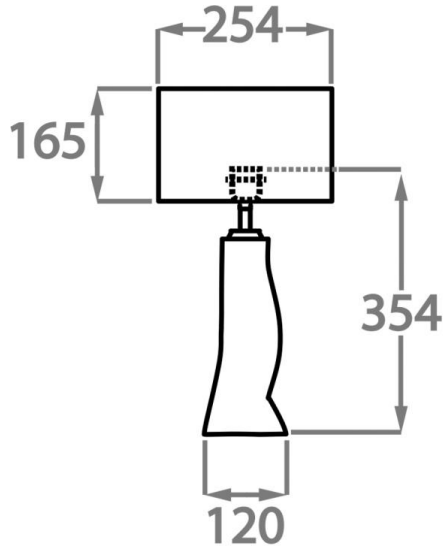

Silver

Available Sizes

Size One

TL816,

Height: 34.5 cm (13.58")

Diameter: 12 cm (4.72")

1 x 40W E27

Max Watt and Lamps: 40W x 1

Cable Exit: Top

Dimensions are measured from the base of the lamp to the middle of the bulb holder and are excluding shade.

Overall height with recommended 10" tall drum shade is 56.9cm - 22.4"