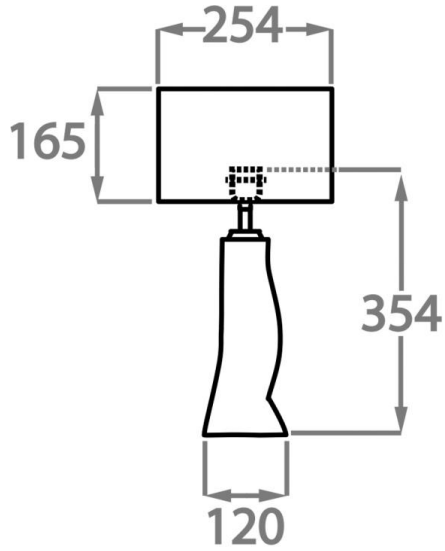

Cream

Brown

Silver

Available Sizes

Size One

TL816,

Height: 34.5 cm (13.58")

Diameter: 12 cm (4.72")

Bulbs: 1 x 40W E27

Cable Exit: Top

Dimensions are measured from the base of the lamp to the middle of the bulb holder and are excluding shade.
Overall height with recommended 10" tall drum shade is 56.9cm - 22.4"