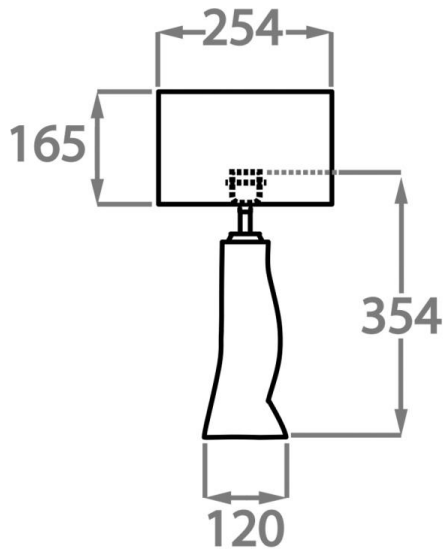

Silver

Available Sizes

Size One

TL816,

Height: 34.5 cm (13.58")

Diameter: 12 cm (4.72")

1 x 40W E27

Max Watt and Lamps: 40W x 1

Cable Exit: Top

Dimensions are measured from the base of the lamp to the middle of the bulb holder and are excluding shade.

Overall height with recommended 10" tall drum shade is 56.9cm - 22.4"