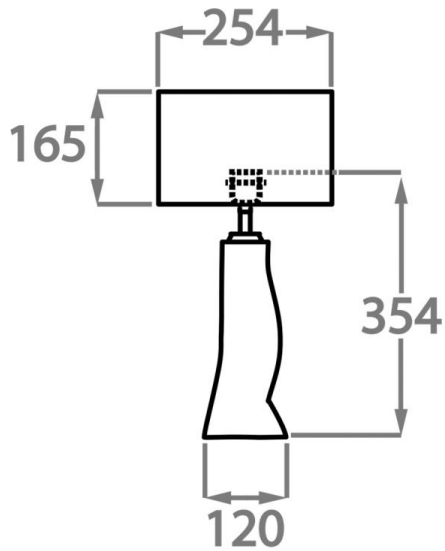

## Available Sizes

---

### Size One

TL816,

Height: 34.5 cm (13.58")

Diameter: 12 cm (4.72")

1 x 40W E27

Max Watt and Lamps: 40W x 1

Cable Exit: Top

Dimensions are measured from the base of the lamp to the middle of the bulb holder and are excluding shade.

Overall height with recommended 10" tall drum shade is 56.9cm - 22.4"