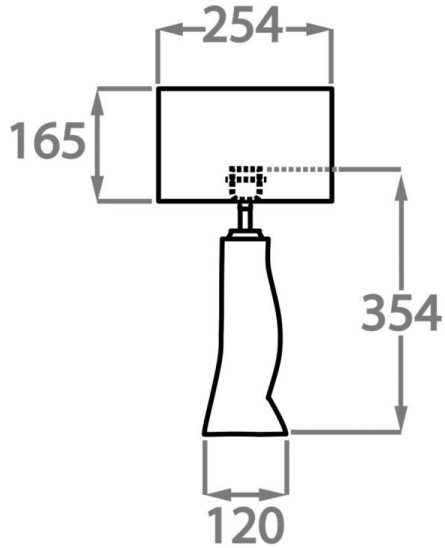

Silk Flex

Black

Cream

Brown

Silver

Available Sizes

Size One

TL816,

Height: 34.5 cm (13.58")

Diameter: 12 cm (4.72")

1 x 40W E27

Max Watt and Lamps: 40W x 1

Cable Exit: Top

Dimensions are measured from the base of the lamp to the middle of the bulb holder and are excluding shade.

Overall height with recommended 10" tall drum shade is 56.9cm - 22.4"