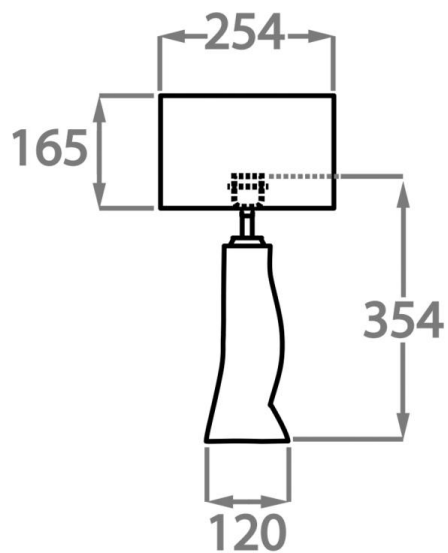

Silk Flex

Black

Cream

Brown

Silver

Available Sizes

Size One

TL816,

Height: 34.5 cm (13.58")

Diameter: 12 cm (4.72")

1 x 40W E27

Max Watt and Lamps: 40W x 1

Cable Exit: Top

Dimensions are measured from the base of the lamp to the middle of the bulb holder and are excluding shade.

Overall height with recommended 10" tall drum shade is 56.9cm - 22.4"