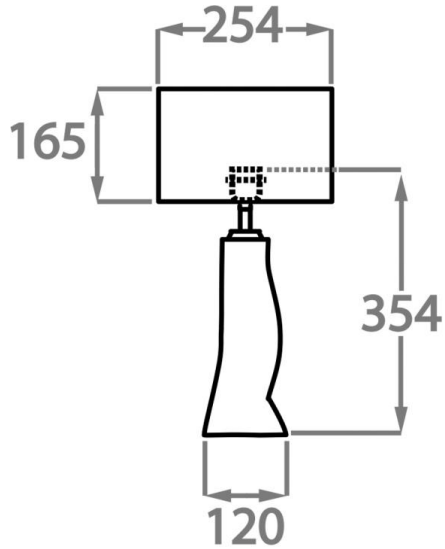

Available Sizes

Size One

TL816,

Height: 34.5 cm (13.58")

Diameter: 12 cm (4.72")

Bulbs: 1 x 40W E27

Cable Exit: Top

Dimensions are measured from the base of the lamp to the middle of the bulb holder and are excluding shade.
Overall height with recommended 10" tall drum shade is 56.9cm - 22.4"