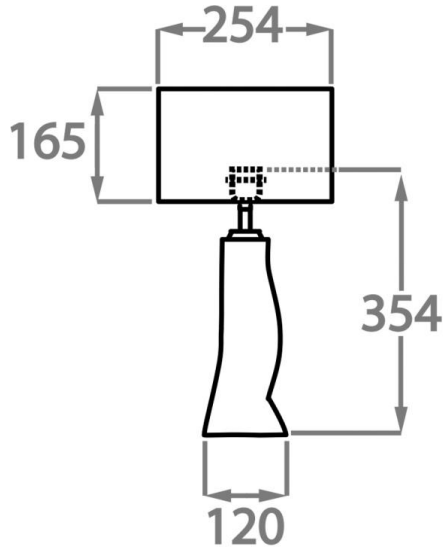

10" Tall Drum

Silk Flex

Black

Cream

Brown

Silver

Available Sizes

Size One

TL816,

Height: 34.5 cm (13.58")

Diameter: 12 cm (4.72")

Bulbs: 1 x 40W E27

Cable Exit: Top

Dimensions are measured from the base of the lamp to the middle of the bulb holder and are excluding shade.
Overall height with recommended 10" tall drum shade is 56.9cm - 22.4"