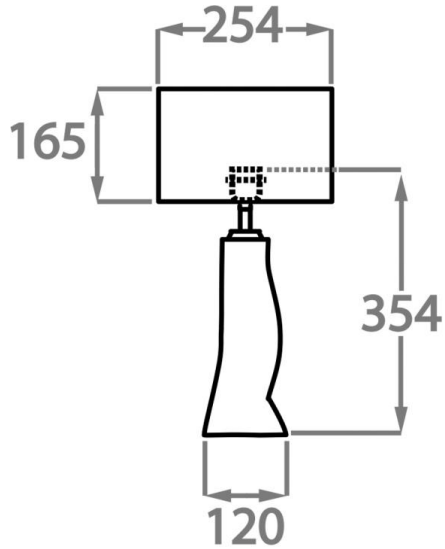

#### Recommended Shade(s) (OPTIONAL)

10" Tall Drum

TL816,

Height: 34.5 cm (13.58")

Diameter: 12 cm (4.72")

Bulbs: 1 x 40W E27

Cable Exit: Top

Dimensions are measured from the base of the lamp to the middle of the bulb holder and are excluding shade.  
Overall height with recommended 10" tall drum shade is 56.9cm - 22.4"