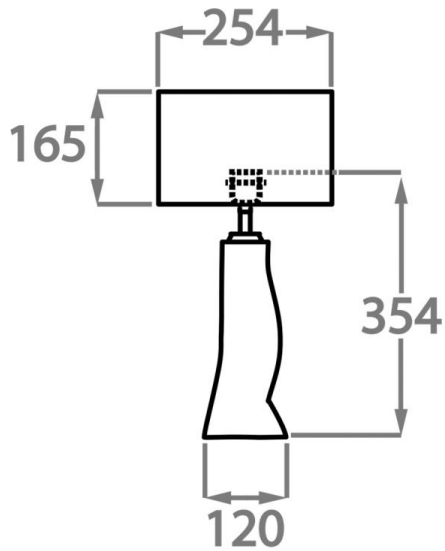

Cream

Brown

Silver

Available Sizes

Size One

TL816,

Height: 34.5 cm (13.58")

Diameter: 12 cm (4.72")

1 x 40W E27

Max Watt and Lamps: 40W x 1

Cable Exit: Top

Dimensions are measured from the base of the lamp to the middle of the bulb holder and are excluding shade.

Overall height with recommended 10" tall drum shade is 56.9cm - 22.4"