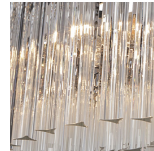

Chrome

Polished Gold

Brushed Dark Bronze

Murano Glass Finish

Clear Murano

Smoke Murano

Available Sizes

Three Tier