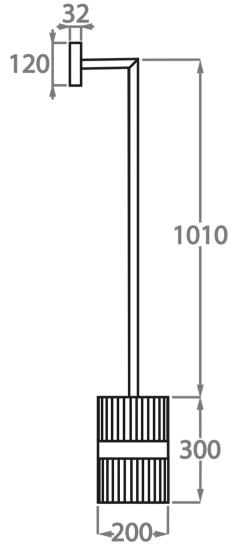

## Available Sizes

---

### Size One

WL121-LAN,

Height: 30 cm (11.81")

Diameter: 20 cm (7.87")

Depth: 24 cm (9.45")

Bulbs: 1 x 40W E27

Net Weight: 10 kg / 23 lb

All our wall lights are suitable for bathrooms if positioned in Zone 3. Please refer to the IP Rating Guide in the Bathroom Section on our website

The rod length on this wall light is 101cm, however this is customisable. Please contact your sales advisor to discuss options.