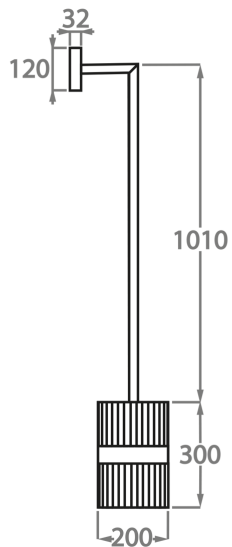

Antique Brushed Brass

Bronze

Available Sizes

Size One

WL121-LAN,

Height: 30 cm (11.81")

Diameter: 20 cm (7.87")

Depth: 24 cm (9.45")

Bulbs: 1 x 40W E27

Net Weight: 10 kg / 23 lb

All our wall lights are suitable for bathrooms if positioned in Zone 3. Please refer to the IP Rating Guide in the Bathroom Section on our website

The rod length on this wall light is 101cm, however this is customisable. Please contact your sales advisor to discuss options.