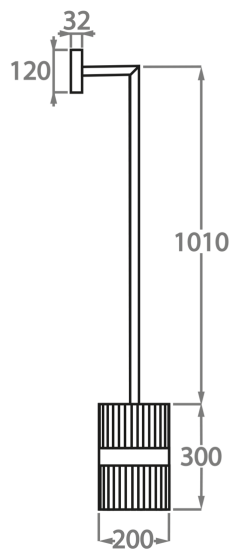

## Available Sizes

---

### Size One

WL121-LAN,

Height: 30 cm (11.81")

Diameter: 20 cm (7.87")

Depth: 24 cm (9.45")

Bulbs: 1 x 40W E27

Net Weight: 10 kg / 23 lb

All our wall lights are suitable for bathrooms if positioned in Zone 3. Please refer to the IP Rating Guide in the Bathroom Section on our website

The rod length on this wall light is 101cm, however this is customisable. Please contact your sales advisor to discuss options.