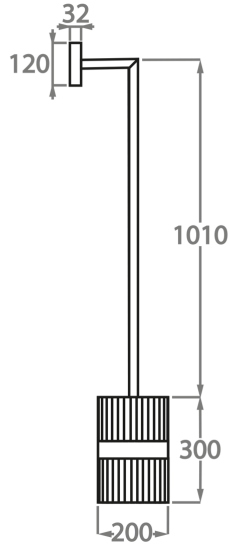

Antique Brushed Brass

Bronze

Available Sizes

Size One

WL121-LAN,

Height: 30 cm (11.81")

Diameter: 20 cm (7.87")

Depth: 24 cm (9.45")

Bulbs: 1 x 40W E27

Net Weight: 10 kg / 23 lb

All our wall lights are suitable for bathrooms if positioned in Zone 3. Please refer to the IP Rating Guide in the Bathroom Section on our website

The rod length on this wall light is 101cm, however this is customisable. Please contact your sales advisor to discuss options.