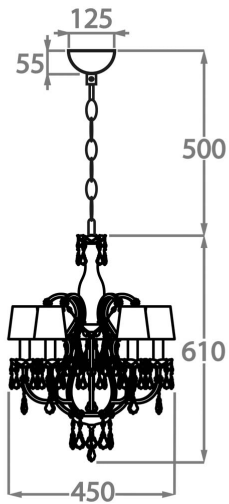

CL351-5 in Black Nickel and Clear Lead Crystal with 4 Inch Empire Shades (candle Clip) in Silk Dupion 5018W/ 86

## Available Sizes

---

### 5 Light

CL351-5,

Height: 61 cm (24.02")

Diameter: 45 cm (17.72")

5 x 40w E14

Max Watt and Lamps: 40w x 5

Net Weight: 5 kg / 11 lb

### 8 Light

CL351-8,

Height: 73 cm (28.74")

Diameter: 65 cm (25.59")

8 x 40w E14

Max Watt and Lamps: 40w x 8

Net Weight: 8 kg / 18 lb

The dimensions of the central rod/chain and ceiling rose are not included in the height measurements.