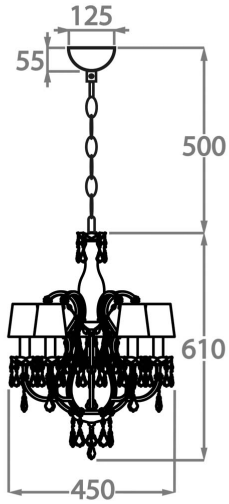

CL351-5 in Black Nickel and Clear Lead Crystal with 4 Inch Empire Shades (candle Clip) in Silk Dupion 5018W/ 86

Available Finishes

Glass Shape

Clear Lead Crystal

Metal Finish

Polished Nickel

Polished Gold

Available Sizes

5 Light

CL351-5,

Height: 61 cm (24.02")

Diameter: 45 cm (17.72")

Bulbs: 5 x 40w E14

Net Weight: 5 kg / 11 lb

8 Light

CL351-8,

Height: 73 cm (28.74")

Diameter: 65 cm (25.59")

Bulbs: 8 x 40w E14

Net Weight: 8 kg / 18 lb

The dimensions of the central rod/chain and ceiling rose are not included in the height measurements.
Standard rod/chain and ceiling rose is 50cm if not otherwise specified by customer.