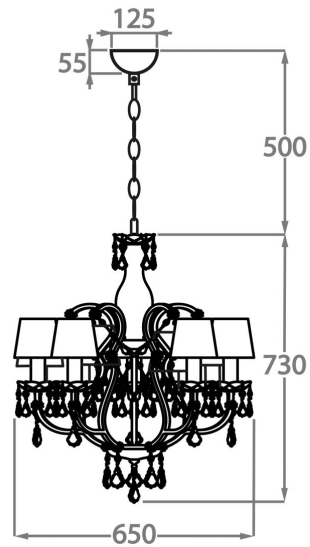

CL351-5 in Black Nickel and Clear Lead Crystal with 4 Inch Empire Shades (candle Clip) in Silk Dupion 5018W/ 86

### 5 Light

CL351-5,

Height: 61 cm (24.02")

Diameter: 45 cm (17.72")

5 x 40w E14

Max Watt and Lamps: 40w x 5

Net Weight: 5 kg / 11 lb

### 8 Light

CL351-8,

Height: 73 cm (28.74")

Diameter: 65 cm (25.59")

8 x 40w E14

Max Watt and Lamps: 40w x 8

Net Weight: 8 kg / 18 lb

The dimensions of the central rod/chain and ceiling rose are not included in the height measurements.

Standard rod/chain and ceiling rose is 50cm if not otherwise specified by customer.

Please use 'Golf Ball' bulbs/lamps only.

Shades can also be made with Customer Own Material (COM)

\*Please note this chandelier is only available with Candle clip shades\*