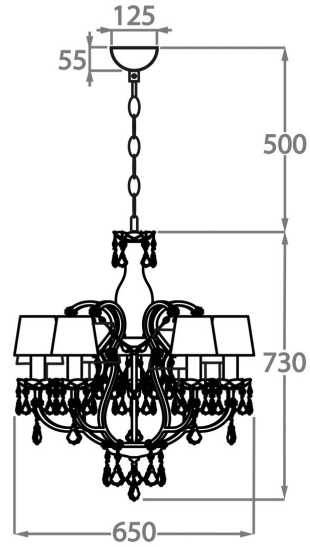

CL351-5 in Black Nickel and Clear Lead Crystal with 4 Inch Empire Shades (candle Clip) in Silk Dupion 5018W/ 86

Available Finishes

Glass Shape

Clear Lead Crystal

Metal Finish

Polished Nickel

Polished Gold

Available Sizes

5 Light

CL351-5,

Height: 61 cm (24.02")

Diameter: 45 cm (17.72")

Bulbs: 5 x 40w E14

Net Weight: 5 kg / 11 lb

8 Light

CL351-8,

Height: 73 cm (28.74")

Diameter: 65 cm (25.59")

Bulbs: 8 x 40w E14

Net Weight: 8 kg / 18 lb

The dimensions of the central rod/chain and ceiling rose are not included in the height measurements.
Standard rod/chain and ceiling rose is 50cm if not otherwise specified by customer.