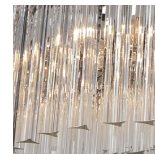

Metal Finish

Chrome

Polished Gold

Brushed Dark
Bronze

Murano Glass Finish

Clear Murano

Smoke Murano

Available Sizes