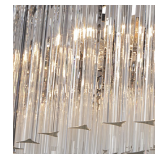

Metal Finishes

Chrome

Polished Gold

Brushed Dark
Bronze

Murano Glass Colours

Clear Murano

Smoke Murano

Available Sizes