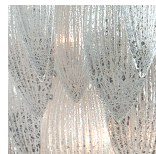

BELLA FIGURA

Paradise Wall Light

WL430-2

Collection Name

RETRO MURANO COLLECTION

We think that this wall light is simply one of our most beautiful designs - glamorous, elegant and timeless. It is also one of our all time best selling wall lights that looks equally at home in a very contemporary or more traditional interior. This is a wall light which manages to be both understated and glamorous at the same time.

Murano Glass Finish

Milk White
Murano Glass

Silver Murano
Glass

Available Sizes

Small

WL430-2,
Height: 43 cm (16.93")
Width: 12 cm (4.72")
Depth: 11 cm (4.33")
Bulbs: 2 x 25w G9
Net Weight: 2 kg / 5 lb

Large