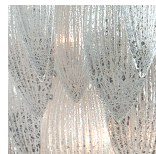

BELLA FIGURA

Paradise Wall Light

WL430-2

Collection Name

RETRO MURANO COLLECTION

We think that this wall light is simply one of our most beautiful designs - glamorous, elegant and timeless. It is also one of our all time best selling wall lights that looks equally at home in a very contemporary or more traditional interior. This is a wall light which manages to be both understated and glamorous at the same time.

Murano Glass Colours

Milk White
Murano Glass

Silver Murano
Glass

Available Sizes

Small

WL430-2,

Height: 43 cm (16.93")

Width: 12 cm (4.72")