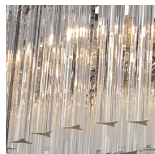

BELLA FIGURA

Long Drum Wall Light

WL443

Collection Name

RETRO MURANO COLLECTION

This timeless Long Drum wall light, part of the Retro Murano collection which draws inspiration from classic Italian designs of the mid – 20th century, captures both modernity and elegance. With long sleek lines, this wall light becomes a glamorous focal point within the room and is available in both clear and smoke Murano glass.

Chrome

Brushed Dark
Bronze

Polished Gold

Murano Glass Finish

Clear Murano

Smoke
Murano

Satin Murano

Available Sizes