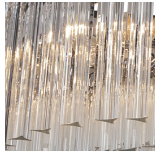

BELLA FIGURA

Long Drum Wall Light

WL443

Collection Name

RETRO MURANO COLLECTION

This timeless Long Drum wall light, part of the Retro Murano collection which draws inspiration from classic Italian designs of the mid – 20th century, captures both modernity and elegance. With long sleek lines, this wall light becomes a glamorous focal point within the room and is available in both clear and smoke Murano glass.

Chrome

Brushed Dark
Bronze

Polished Gold

Murano Glass Colours

Clear Murano

Smoke
Murano

Satin Murano

Available Sizes