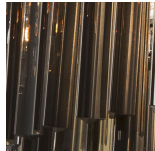

BELLA FIGURA

Long Drum Wall Light

WL443

Collection Name

RETRO MURANO COLLECTION

This timeless Long Drum wall light, part of the Retro Murano collection which draws inspiration from classic Italian designs of the mid – 20th century, captures both modernity and elegance. With long sleek lines, this wall light becomes a glamorous focal point within the room and is available in both clear and smoke Murano glass.

Chrome

Brushed Dark
Bronze

Polished Gold

Murano Glass Colours

Clear Murano

Smoke
Murano

Satin Murano

Available Sizes