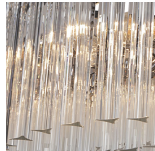

BELLA FIGURA

Long Drum Wall Light

WL443

Collection Name

RETRO MURANO COLLECTION

This timeless Long Drum wall light, part of the Retro Murano collection which draws inspiration from classic Italian designs of the mid – 20th century, captures both modernity and elegance. With long sleek lines, this wall light becomes a glamorous focal point within the room and is available in both clear and smoke Murano glass.

Chrome

Brushed Dark
Bronze

Polished Gold

Murano Glass Finish

Clear Murano

Smoke
Murano

Satin Murano

Available Sizes