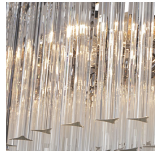

BELLA FIGURA

Long Drum Wall Light

WL443

Collection Name

RETRO MURANO COLLECTION

Our new ultra-chic extra long drum wall light with a metal top band.
Long, lean and lovely.

Test Certification

UL (Underwriters Laboratories) test certificates available for the USA - will incur a surcharge

Compatible with

Bathroom

WL443 in Smoke Murano Glass and Chrome

Available Finishes

Metal Finish

Chrome

Brushed Dark
Bronze

Polished Gold

Murano Glass Finish

Clear Murano

Smoke
Murano

Satin Murano

Available Sizes

One Size Only

WL443,

Height: 62 cm (24.41")