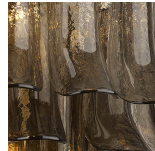

BELLA FIGURA

Dahlia Wall Light

WL461-3

Collection Name

RETRO MURANO COLLECTION

The perfect match for our Dahlia chandelier, combining modernity with classic design and elegance, the new Dahlia wall light is a more contemporary take on its predecessor the Petal wall light. Inspired by the delicate petals that adorn the opulent Dahlia flower, each piece of glass hangs beautifully from the ceiling frame in either smoke or satin Murano glass.

Test Certification

UL (Underwriters Laboratories) test certificates available for the USA - will incur a surcharge

Compatible with

Bathroom

Yacht Club

Available Finishes

Metal Finish

Chrome

Polished Gold

Brushed Dark
Bronze

Murano Glass Finish

Satin Dahlia
Glass

Smoke Dahlia
Glass

Clear Dahlia
Glass