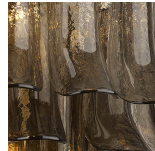

BELLA FIGURA

Dahlia Wall Light

WL461-6

Collection Name

RETRO MURANO COLLECTION

The perfect match for our Dahlia chandelier, combining modernity with classic design and elegance, the new Dahlia wall light is a more contemporary take on its predecessor the Petal wall light. Inspired by the delicate petals that adorn the opulent Dahlia flower, each piece of glass hangs beautifully from the ceiling frame in either smoke or satin Murano glass.

Metal Finish

Chrome

Polished Gold

Brushed
Bronze

Murano Glass Finish

Satin Dahlia
Glass

Smoke Dahlia
Glass

Clear Dahlia
Glass