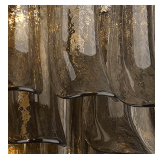

Metal Finishes

Chrome

Polished Gold

Brushed Dark
Bronze

Murano Glass Colours

Satin Dahlia
Glass

Smoke Dahlia
Glass

Clear Dahlia
Glass