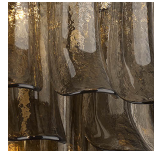

BELLA FIGURA

Dahlia Wall Light

WL461-6

Collection Name

RETRO MURANO COLLECTION

The perfect match for our Dahlia chandelier, combining modernity with classic design and elegance, the new Dahlia wall light is a more contemporary take on its predecessor the Petal wall light. Inspired by the delicate petals that adorn the opulent Dahlia flower, each piece of glass hangs beautifully from the ceiling frame in either smoke or satin Murano glass.

Metal Finish

Chrome

Polished Gold

Brushed Dark
Bronze

Murano Glass Finish

Satin Dahlia
Glass

Smoke Dahlia
Glass

Clear Dahlia
Glass