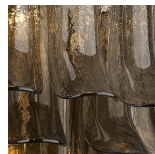

BELLA FIGURA

Dahlia Wall Light

WL461-6

Collection Name

RETRO MURANO COLLECTION

The perfect match for our Dahlia chandelier, combining modernity with classic design and elegance, the new Dahlia wall light is a more contemporary take on its predecessor the Petal wall light. Inspired by the delicate petals that adorn the opulent Dahlia flower, each piece of glass hangs beautifully from the ceiling frame in either smoke or satin Murano glass.

Metal Finish

Chrome

Polished Gold

Brushed Dark
Bronze

Murano Glass Finish

Satin Dahlia
Glass

Smoke Dahlia
Glass

Clear Dahlia
Glass