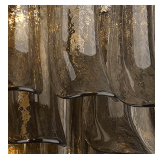

BELLA FIGURA

Dahlia Wall Light

WL461-6

Collection Name

RETRO MURANO COLLECTION

The perfect match for our Dahlia chandelier, combining modernity with classic design and elegance, the new Dahlia wall light is a more contemporary take on its predecessor the Petal wall light. Inspired by the delicate petals that adorn the opulent Dahlia flower, each piece of glass hangs beautifully from the ceiling frame in either smoke or satin Murano glass.

Metal Finish

Chrome

Polished Gold

Brushed
Bronze

Murano Glass Finish

Satin Dahlia
Glass

Smoke Dahlia
Glass

Clear Dahlia
Glass