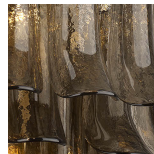

BELLA FIGURA

Dahlia Wall Light

WL461-6

Collection Name

RETRO MURANO COLLECTION

The perfect match for our Dahlia chandelier, combining modernity with classic design and elegance, the new Dahlia wall light is a more contemporary take on its predecessor the Petal wall light. Inspired by the delicate petals that adorn the opulent Dahlia flower, each piece of glass hangs beautifully from the ceiling frame in either smoke or satin Murano glass.

Compatible with

Bathroom

Yacht Club

WL461-6 in Satin Glass and Polished Gold

Available Finishes

Metal Finish

Chrome

Polished Gold

Brushed Dark
Bronze

Murano Glass Finish

Satin Dahlia
Glass

Smoke Dahlia
Glass

Clear Dahlia
Glass

Available Sizes

3 Leaves

WL461-3,
Height: 30 cm (11.81")
Width: 25 cm (9.84")
Depth: 20 cm (7.87")
Bulbs: 2 x 25W G9
Net Weight: 2 kg / 4 lb