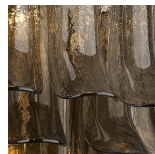

BELLA FIGURA

Dahlia Wall Light

WL461-3

Collection Name

RETRO MURANO COLLECTION

The perfect match for our Dahlia chandelier, combining modernity with classic design and elegance, the new Dahlia wall light is a more contemporary take on its predecessor the Petal wall light. Inspired by the delicate petals that adorn the opulent Dahlia flower, each piece of glass hangs beautifully from the ceiling frame in either smoke or satin Murano glass.

Chrome

Polished Gold

Brushed
Bronze

Murano Glass Finish

Satin Dahlia
Glass

Smoke Dahlia
Glass

Clear Dahlia
Glass

Available Sizes