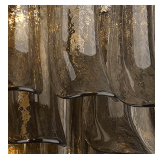

BELLA FIGURA

Dahlia Wall Light

WL461-3

Collection Name

RETRO MURANO COLLECTION

The perfect match for our Dahlia chandelier, combining modernity with classic design and elegance, the new Dahlia wall light is a more contemporary take on its predecessor the Petal wall light. Inspired by the delicate petals that adorn the opulent Dahlia flower, each piece of glass hangs beautifully from the ceiling frame in either smoke or satin Murano glass.

Metal Finish

Chrome

Polished Gold

Brushed Dark
Bronze

Murano Glass Finish

Satin Dahlia
Glass

Smoke Dahlia
Glass

Clear Dahlia
Glass