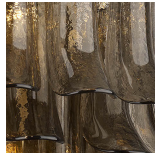

BELLA FIGURA

Dahlia Wall Light

WL461-3

Collection Name

RETRO MURANO COLLECTION

The perfect match for our Dahlia chandelier, combining modernity with classic design and elegance, the new Dahlia wall light is a more contemporary take on its predecessor the Petal wall light. Inspired by the delicate petals that adorn the opulent Dahlia flower, each piece of glass hangs beautifully from the ceiling frame in either smoke or satin Murano glass.

Metal Finish

Chrome

Polished Gold

Brushed Dark
Bronze

Murano Glass Finish

Satin Dahlia
Glass

Smoke Dahlia
Glass

Clear Dahlia
Glass