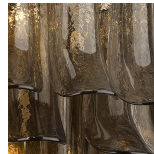

WL461-3 in smoke Murano glass and polished gold

Available Finishes

Metal Finishes

Chrome

Polished Gold

Brushed Dark Bronze

Murano Glass Colours

Satin Dahlia Glass

Smoke Dahlia Glass

Clear Dahlia Glass

Available Sizes

3 Leaves

WL461-3,

Height: 30 cm (11.81")

Width: 25 cm (9.84")

Depth: 20 cm (7.87")