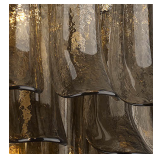

BELLA FIGURA

Dahlia Wall Light

WL461-3

Collection Name

RETRO MURANO COLLECTION

The perfect match for our Dahlia chandelier, combining modernity with classic design and elegance, the new Dahlia wall light is a more contemporary take on its predecessor the Petal wall light. Inspired by the delicate petals that adorn the opulent Dahlia flower, each piece of glass hangs beautifully from the ceiling frame in either smoke or satin Murano glass.

Compatible with

Bathroom

Yacht Club

WL461-3 in Smoke Murano Glass and Polished Gold

Available Finishes

Metal Finish

Chrome

Polished Gold

Brushed Dark Bronze

Murano Glass Finish

Satin Dahlia Glass

Smoke Dahlia Glass

Clear Dahlia Glass

Available Sizes

3 Leaves

WL461-3,
Height: 30 cm (11.81")
Width: 25 cm (9.84")
Depth: 20 cm (7.87")
Bulbs: 2 x 25W G9
Net Weight: 2 kg / 4 lb