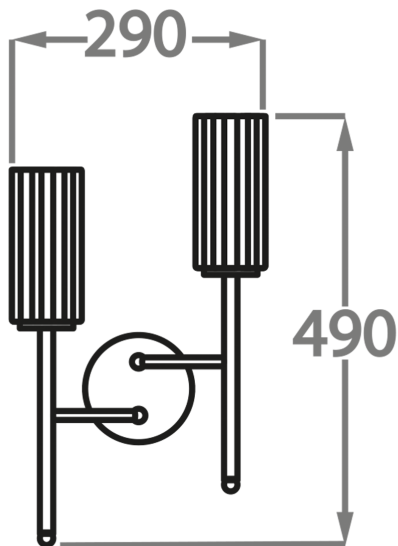

Available Sizes

2 Light
WL628-2,
Height: 49 cm (19.29")
Width: 29 cm (11.42")
Depth: 12.5 cm (4.92")
Bulbs: 2 x 25W E14

All our wall lights are suitable for bathrooms if positioned in Zone 3. Please refer to the IP Rating Guide in the Bathroom Section on our website