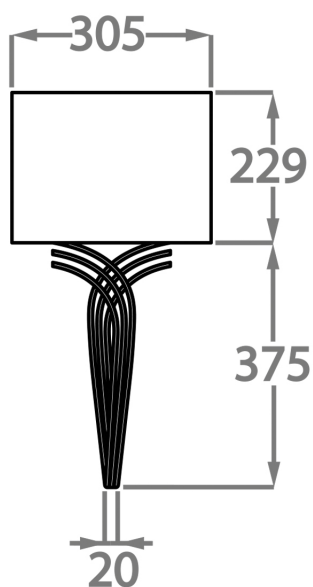

Compatible with

Bathroom

Yacht Club

WL209 in brushed dark bronze with a 12" half moon shade in James Hare 38000/110

Available Finishes

Metal Finishes

Brushed Nickel

Brushed Gold

Brushed Dark
Bronze

Shade Silks

Over 300 Standard Silk options available

Inner Card Lining options in Cream / Gold / Champagne/ Silver / White

Available Sizes

BELLA FIGURA

One size only

WL209

Height: 37.5 cm (14.76")

Width: 18 cm (7.09")

1 x 25w E12

Max watt and Lamps: 25w

Net Weight: 2 kg / 4 lb

All our wall lights are suitable for bathrooms if positioned in Zone 3. Please refer to the IP Rating Guide in the Bathroom Section on our website