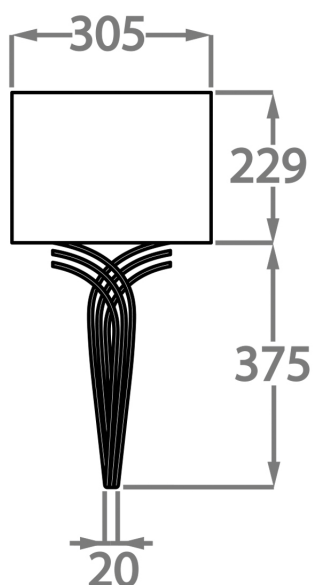

Compatible with

Bathroom

Yacht Club

WL209 in brushed gold with a 12" half moon shade in James Hare 38000/110

Available Finishes

Metal Finishes

Brushed Nickel

Brushed Gold

Brushed Dark
Bronze

Shade Silks

Over 300 Standard Silk options available

Inner Card Lining options in Cream / Gold / Champagne/ Silver / White

Available Sizes

BELLA FIGURA

One size only

WL209

Height: 37.5 cm (14.76")

Width: 18 cm (7.09")

1 x 25w E12

Max watt and Lamps: 25w

Net Weight: 2 kg / 4 lb

All our wall lights are suitable for bathrooms if positioned in Zone 3. Please refer to the IP Rating Guide in the Bathroom Section on our website