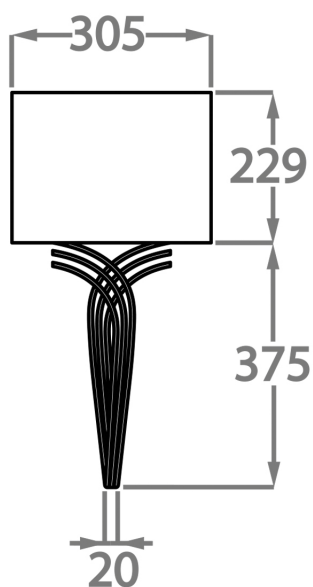

Compatible with

Bathroom

Yacht Club

WL209 in brushed nickel with a 12" half moon shade in James Hare 38000/110 & 135

Available Finishes

Metal Finishes

Brushed Nickel

Brushed Gold

Brushed Dark
Bronze

Shade Silks

Over 300 Standard Silk options available

Inner Card Lining options in Cream / Gold / Champagne/ Silver / White

Available Sizes

BELLA FIGURA

One size only

WL209

Height: 37.5 cm (14.76")

Width: 18 cm (7.09")

1 x 25w E12

Max watt and Lamps: 25w

Net Weight: 2 kg / 4 lb

All our wall lights are suitable for bathrooms if positioned in Zone 3. Please refer to the IP Rating Guide in the Bathroom Section on our website