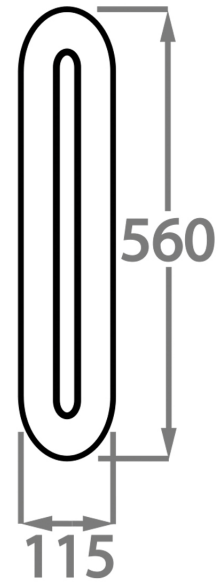

BELLA FIGURA

Elisabetta Wall Light Small

WL205-SM

Collection Name

MOONLIGHT COLLECTION

Modelled in the style of a single petal from the Elisabetta chandelier, these wall lights are minimalistic and chic with light radiating around a central facet to create a halo of soft light. The slim profile of these lights allows them to be applied to either side of a room feature adding luminosity without fuss and to areas where space is limited.

Brushed Dark
Bronze

Glass colours

Elisabetta Satin

Available Sizes

BELLA FIGURA

Size One

WL205-SM

Height: 33 cm (12.99")

Width: 11.5 cm (4.53")

Depth: 8 cm (3.15")

1 x 14.4W 3000K Integrated LED
Dimmable

Max watt and Lamps: 14.4W 3000K

Net Weight: 1 kg / 2 lb

Size Two

WL205-LA

Height: 56 cm (22.05")

Width: 11.5 cm (4.53")

Depth: 8 cm (3.15")

1 x 14.4W 3000K Integrated LED
Dimmable

Max watt and Lamps: 14.4W 3000K

Net Weight: 2 kg / 4 lb

All our wall lights are suitable for bathrooms if positioned in Zone 3. Please refer to the IP Rating Guide in the Bathroom Section on our website