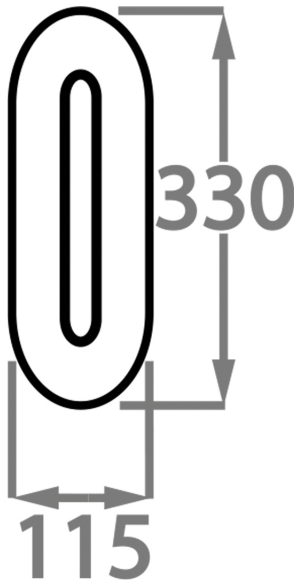

Brushed Dark
Bronze

Glass colours

Elisabetta Satin

Available Sizes

BELLA FIGURA

Size One

WL205-SM

Height: 33 cm (12.99")

Width: 11.5 cm (4.53")

Depth: 8 cm (3.15")

1 x 14.4W 3000K Integrated LED
Dimmable

Max watt and Lamps: 14.4W 3000K

Net Weight: 1 kg / 2 lb

Size Two

WL205-LA

Height: 56 cm (22.05")

Width: 11.5 cm (4.53")

Depth: 8 cm (3.15")

1 x 14.4W 3000K Integrated LED
Dimmable

Max watt and Lamps: 14.4W 3000K

Net Weight: 2 kg / 4 lb

All our wall lights are suitable for bathrooms if positioned in Zone 3. Please refer to the IP Rating Guide in the Bathroom Section on our website