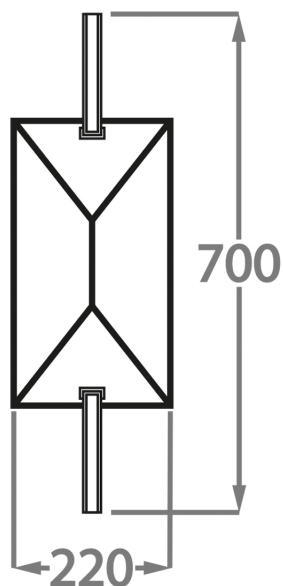

BELLA FIGURA

Facet Wall Light

WL550

Collection Name

MAYFAIR COLLECTION

With a faceted slab of solid 'Dry Ice' glass suspended in front of the bulb, the Facet wall light has a contemporary and almost art deco style. Entirely unique in its design from wall lights in our previous collections, the Bella Figura and Laura Hammett collaboration has produced this captivating and delicate light that can be incorporated into a design in a pair, or individually to become a distinctive feature in any space. This new wall light is part of the 'Facet collection' designed by Laura Hammett Interiors.

Brushed Nickel Brushed Gold Brushed Dark Bronze

Murano Glass Colours

Dry Ice

Available Sizes

BELLA FIGURA

Size One

WL550

Height: 70 cm (27.56")

Width: 22 cm (8.66")

Depth: 11 cm (4.33")

1 x LED 2.5w E12

Max watt and Lamps: LED 2.5w

Net Weight: 5 kg / 11 lb

All our wall lights are suitable for bathrooms if positioned in Zone 3. Please refer to the IP Rating Guide in the Bathroom Section on our website.