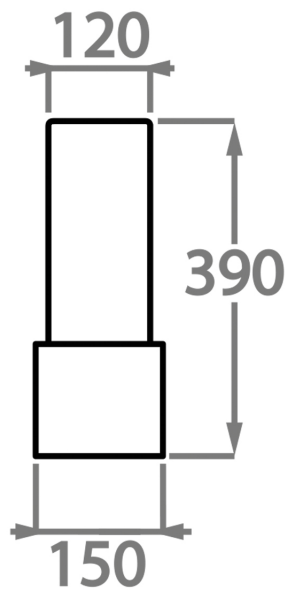

BELLA FIGURA

Moonlight Wall Light

WL208

Collection Name

MOONLIGHT COLLECTION

The Moonlight wall light's glass facet is imprinted with features which resemble craters of the Moon's surface. Soft beams of light emanate from beneath the glass print, hitting the relief of the pattern and mimicking the chiaroscuro stillness of the Moon. Built-in LEDs are concealed within a sleek, minimalistic compartment with magnetic fastenings which are invisible from the outside, making sure nothing distracts the eye from the beauty of the shadows.

Glass colours

Clear Frosted

Available Sizes

BELLA FIGURA

One Size Only

WL208

Height: 37 cm (14.57")

Width: 15 cm (5.91")

Depth: 4.5 cm (1.77")

1 x 5W 3000K Integrated LED

Dimmable Upon Request

Max watt and Lamps: 5W 3000K

Net Weight: 3 kg / 6 lb

All our wall lights are suitable for bathrooms if positioned in Zone 3. Please refer to the IP Rating Guide in the Bathroom Section on our website