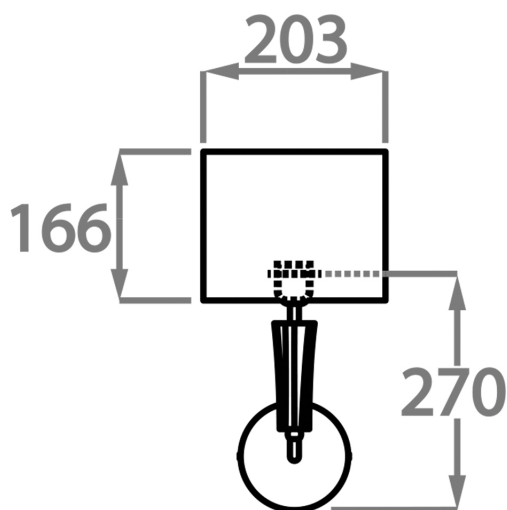

BELLA FIGURA

One Size Only

WL212

Height: 27 cm (10.63")

Width: 12 cm (4.72")

Depth: 6.5 cm (2.56")

Net Weight: 2 kg / 4 lb

All our wall lights are suitable for bathrooms if positioned in Zone 3. Please refer to the IP Rating Guide in the Bathroom Section on our website