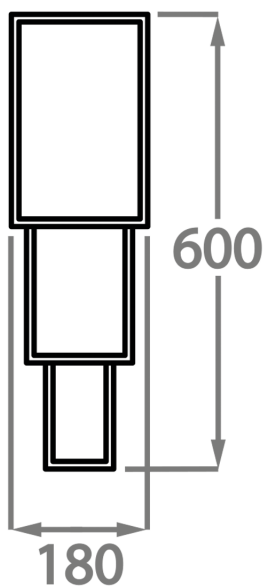

Brushed Nickel

Brushed Gold

Brushed Dark
Bronze

Available Sizes

BELLA FIGURA

One Size Only

WL130

Height: 60 cm (23.62")

Width: 18 cm (7.09")

Depth: 9 cm (3.54")

3 x 25W or LED 6W

Max watt and Lamps: 25W or LED 6W

Net Weight: 3 kg / 6 lb

All our wall lights are suitable for bathrooms if positioned in Zone 3. Please refer to the IP Rating Guide in the Bathroom Section on our website