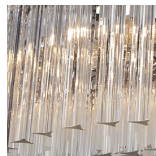

BELLA FIGURA

Waterfall Wall Light

WL410

Collection Name

RETRO MURANO COLLECTION

A Bella Figura design classic - a beautiful spiral wall light that is supremely elegant and timeless in smoke Murano glass

Test Certification

Polished Gold

Chrome

Brushed Dark Bronze

Murano Glass Colours

Clear Murano

Smoke Murano

Satin Murano

Glass in

Smooth Triangular - Angle Cut

Smooth Triangular - Flat Cut

Available Sizes

Small

WL410-20

Height: 53 cm (20.87")

Width: 20 cm (7.87")

Depth: 10 cm (3.94")