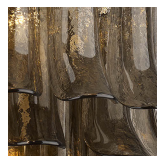

BELLA FIGURA

Dahlia Wall Light

WL461-3

Collection Name

RETRO MURANO COLLECTION

The perfect match for our Dahlia chandelier, combining modernity with classic design and elegance, the new Dahlia wall light is a more contemporary take on its predecessor the Petal wall light. Inspired by the delicate petals that adorn the opulent Dahlia flower, each piece of glass hangs beautifully from the ceiling frame in either smoke or satin Murano glass.

Test Certification

UL (Underwriters Laboratories) test certificates available for the USA - will incur a surcharge

WL415-3 in satin glass and polished gold

Available Finishes

Metal Finishes

Polished Gold

Chrome

Brushed Dark
Bronze

Murano Glass Colours

Smoke Dahlia
Glass

Satin Dahlia
Glass

Available Sizes

3 Leaves

WL461-3

Height: 30 cm (11.81")