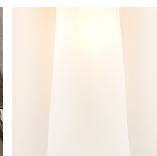

BELLA FIGURA

Dahlia Wall Light

WL461-6

Collection Name

RETRO MURANO COLLECTION

The perfect match for our Dahlia chandelier, combining modernity with classic design and elegance, the new Dahlia wall light is a more contemporary take on its predecessor the Petal wall light. Inspired by the delicate petals that adorn the opulent Dahlia flower, each piece of glass hangs beautifully from the ceiling frame in either smoke or satin Murano glass.

Polished Gold

Chrome

Brushed Dark
Bronze

Murano Glass Colours

Smoke Dahlia
Glass

Satin Dahlia
Glass

Available Sizes

6 Leaves