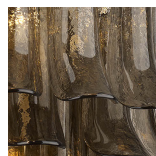

BELLA FIGURA

Dahlia Wall Light

WL461-6

Collection Name

RETRO MURANO COLLECTION

The perfect match for our Dahlia chandelier, combining modernity with classic design and elegance, the new Dahlia wall light is a more contemporary take on its predecessor the Petal wall light. Inspired by the delicate petals that adorn the opulent Dahlia flower, each piece of glass hangs beautifully from the ceiling frame in either smoke or satin Murano glass.

Polished Gold

Chrome

Brushed Dark
Bronze

Murano Glass Colours

Smoke Dahlia
Glass

Satin Dahlia
Glass

Available Sizes

6 Leaves