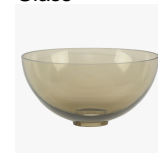

BELLA FIGURA

Michelangelo Wall Light with Drops

WL501

Collection Name

VENETIAN GLASS COLLECTION

One of our most popular designs, which is ideal for transitional interiors.

Test Certification

IEC (International Electrotechnical Commission) test certificates available - will incur a surcharge

Metal Finishes

Chrome

Gold

Murano Glass Colours

Clear & 24ct
Gold Venetian
Glass

Grey Venetian
Glass

Clear Venetian
Glass

Smoke
Venetian Glass

Available Sizes

BELLA FIGURA

Two Light

WL501-2

Height: 34 cm (13.39")

Width: 36 cm (14.17")

Depth: 45 cm (17.72")

2 x 42W B10