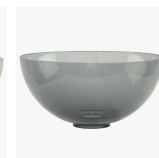

BELLA FIGURA

Michelangelo Wall Light with Drops

WL501

Collection Name

VENETIAN GLASS COLLECTION

One of our most popular designs, which is ideal for transitional interiors.

Test Certification

IEC (International Electrotechnical Commission) test certificates available - will incur a surcharge

Metal Finishes

Chrome

Gold

Murano Glass Colours

Clear & 24ct
Gold Venetian
Glass

Grey Venetian
Glass

Clear Venetian
Glass

Smoke
Venetian Glass