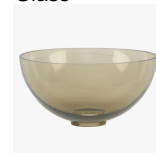

BELLA FIGURA

Michelangelo Wall Light

WL502

Collection Name

VENETIAN GLASS COLLECTION

One of our most popular designs, which is ideal for transitional interiors.

Test Certification

IEC (International Electrotechnical Commission) test certificates available - will incur a surcharge

Metal Finishes

Chrome

Gold

Murano Glass Colours

Clear & 24ct
Gold Venetian
Glass

Grey Venetian
Glass

Clear Venetian
Glass

Smoke
Venetian Glass

Available Sizes

BELLA FIGURA

Two Light

WL502-2

Height: 28 cm (11.02")

Width: 45 cm (17.72")

Depth: 36 cm (14.17")

2 x 42W