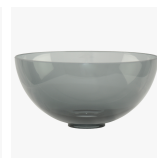

BELLA FIGURA

Michelangelo Wall Light

WL502

Collection Name

VENETIAN GLASS COLLECTION

One of our most popular designs, which is ideal for transitional interiors.

Test Certification

IEC (International Electrotechnical Commission) test certificates available - will incur a surcharge

Metal Finishes

Chrome

Gold

Murano Glass Colours

Clear & 24ct
Gold Venetian
Glass

Grey Venetian
Glass

Clear Venetian
Glass

Smoke
Venetian Glass

Available Sizes

BELLA FIGURA

Two Light

WL502-2

Height: 28 cm (11.02")

Width: 45 cm (17.72")

Depth: 36 cm (14.17")

2 x 42W