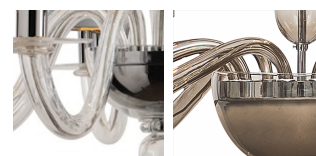

BELLA FIGURA

Mancini Wall Light

WL518

Collection Name

VENETIAN GLASS COLLECTION

A contemporary wall light of minimalist design - slim and elegant.

Test Certification

IEC (International Electrotechnical Commission) test certificates available - will incur a surcharge
UL (Underwriters Laboratories) test certificates available for the USA - will incur a surcharge

WL518-2 in Chrome & Smoke Murano Glass with 5 inch Drum Shades in Silk Dupion
5018w 48L

Available Finishes

Glass Finish

Smooth glass only

Metal Finishes

Polished Gold Chrome

Murano Glass Colours

Clear Murano Glass
Smoke Murano Glass