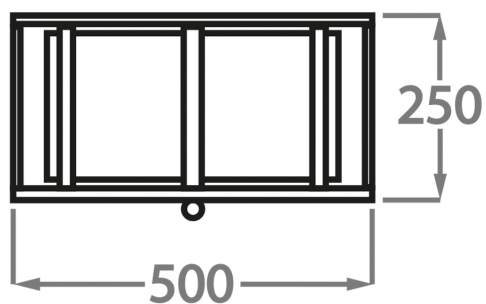

Available Sizes

BELLA FIGURA

One Size

CL51-50-FM

Height: 25 cm (9.84")

Diameter: 50 cm (19.69")

4 x LED 4W E26

Max watt and Lamps: LED 4W