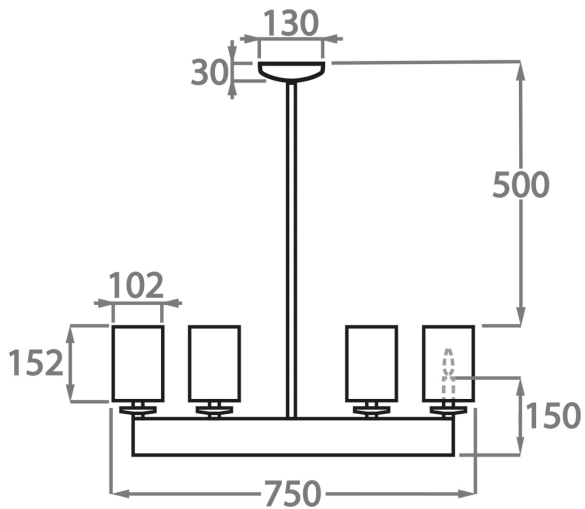

#### Installation

Bella Figura do not supply ceiling hooks,  
screws or bolts for any of our chandeliers. A  
qualified fitter must assess the ceiling  
structure and provide the appropriate fixings  
based on the ceiling construction

### Available Sizes

## Size One

CL50-6  
Height: 75 cm (29.53")  
Diameter: 75 cm (29.53")  
6 x 25W E12  
Max watt and Lamps: 25W  
Net Weight: 13 kg / 29 lb

## Size Two

CL50-8+4  
Height: 75 cm (29.53")  
Diameter: 110 cm (43.31")  
12 x 25W E12  
Max watt and Lamps: 25W  
Net Weight: 16 kg

The central rod can be ordered as standard in any overall height between 75cm (29.5") and 110cm (43.3"). If a greater overall height is required, please contact us.