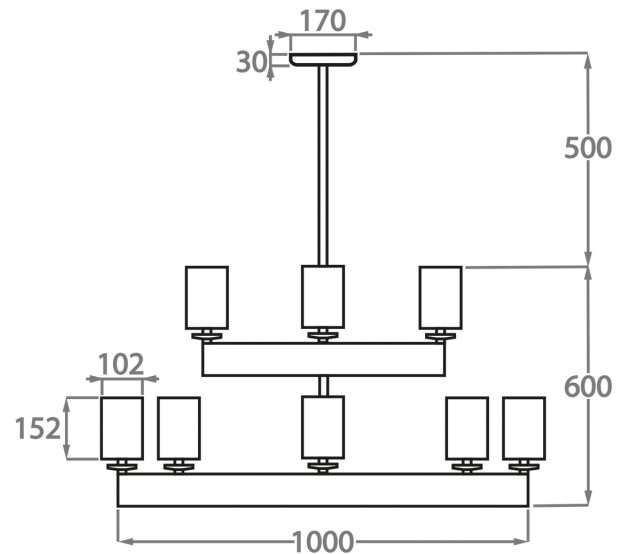

### Available Sizes

## Size One

CL50-6  
Height: 75 cm (29.53")  
Diameter: 75 cm (29.53")  
6 x 25W E12  
Max watt and Lamps: 25W  
Net Weight: 13 kg / 29 lb

## Size Two

CL50-8+4  
Height: 75 cm (29.53")  
Diameter: 110 cm (43.31")  
12 x 25W E12  
Max watt and Lamps: 25W  
Net Weight: 16 kg

The central rod can be ordered as standard in any overall height between 75cm (29.5") and 110cm (43.3"). If a greater overall height is required, please contact us.